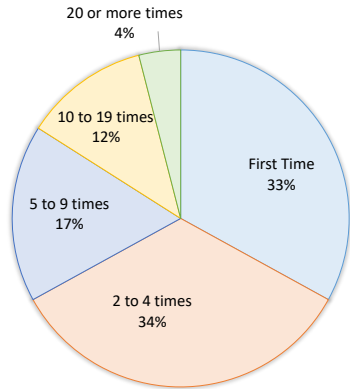

FORUM ATTENDANCE

(SELF-REPORTED FROM THE 2016 OVERALL FORUM EVALUATION)

U.S. ATTENDEES BY IPEDS SECTOR

ATTENDEES BY OFFICE SIZE

(SELF-REPORTED ON AIR MEMBER DEMOGRAPHICS)

ATTENDEES BY U.S. INSTITUTIONAL SIZE

(INFORMATION FROM IPEDS)

ATTENDEES BY IR ROLE

(SELF-REPORTED ON AIR MEMBER DEMOGRAPHICS)

ATTENDEES BY YEARS OF EXPERIENCE

(SELF-REPORTED ON AIR MEMBER DEMOGRAPHICS)