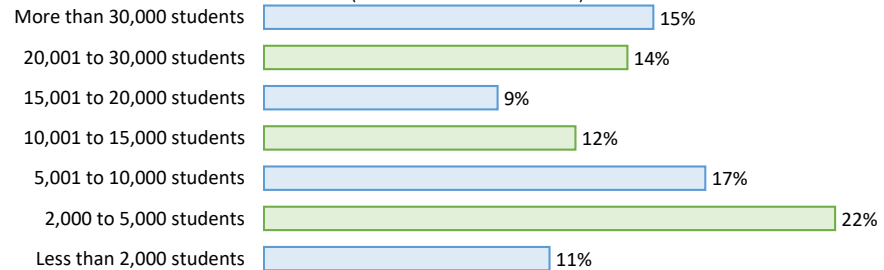

FORUM ATTENDANCE

(SELF-REPORTED FROM THE 2016 OVERALL FORUM EVALUATION)

U.S. ATTENDEES BY IPEDS SECTOR

ATTENDEES BY OFFICE SIZE

(SELF-REPORTED ON AIR MEMBER DEMOGRAPHICS)

ATTENDEES BY U.S. INSTITUTIONAL SIZE

(INFORMATION FROM IPEDS)

ATTENDEES BY IR ROLE

(SELF-REPORTED ON AIR MEMBER DEMOGRAPHICS)

ATTENDEES BY YEARS OF EXPERIENCE

(SELF-REPORTED ON AIR MEMBER DEMOGRAPHICS)