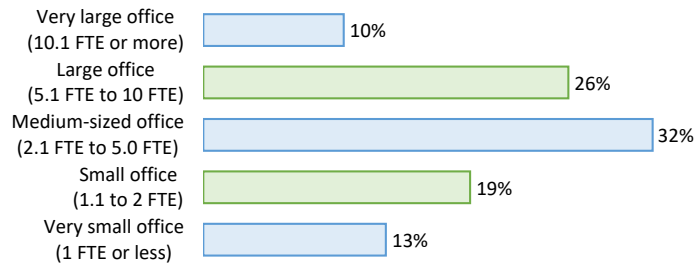

FORUM ATTENDANCE

(SELF-REPORTED FROM THE 2016 OVERALL FORUM EVALUATION)

U.S. ATTENDEES BY IPEDS SECTOR

ATTENDEES BY OFFICE SIZE

(SELF-REPORTED ON AIR MEMBER DEMOGRAPHICS)

ATTENDEES BY U.S. INSTITUTIONAL SIZE

(INFORMATION FROM IPEDS)

ATTENDEES BY IR ROLE

(SELF-REPORTED ON AIR MEMBER DEMOGRAPHICS)

ATTENDEES BY YEARS OF EXPERIENCE

(SELF-REPORTED ON AIR MEMBER DEMOGRAPHICS)