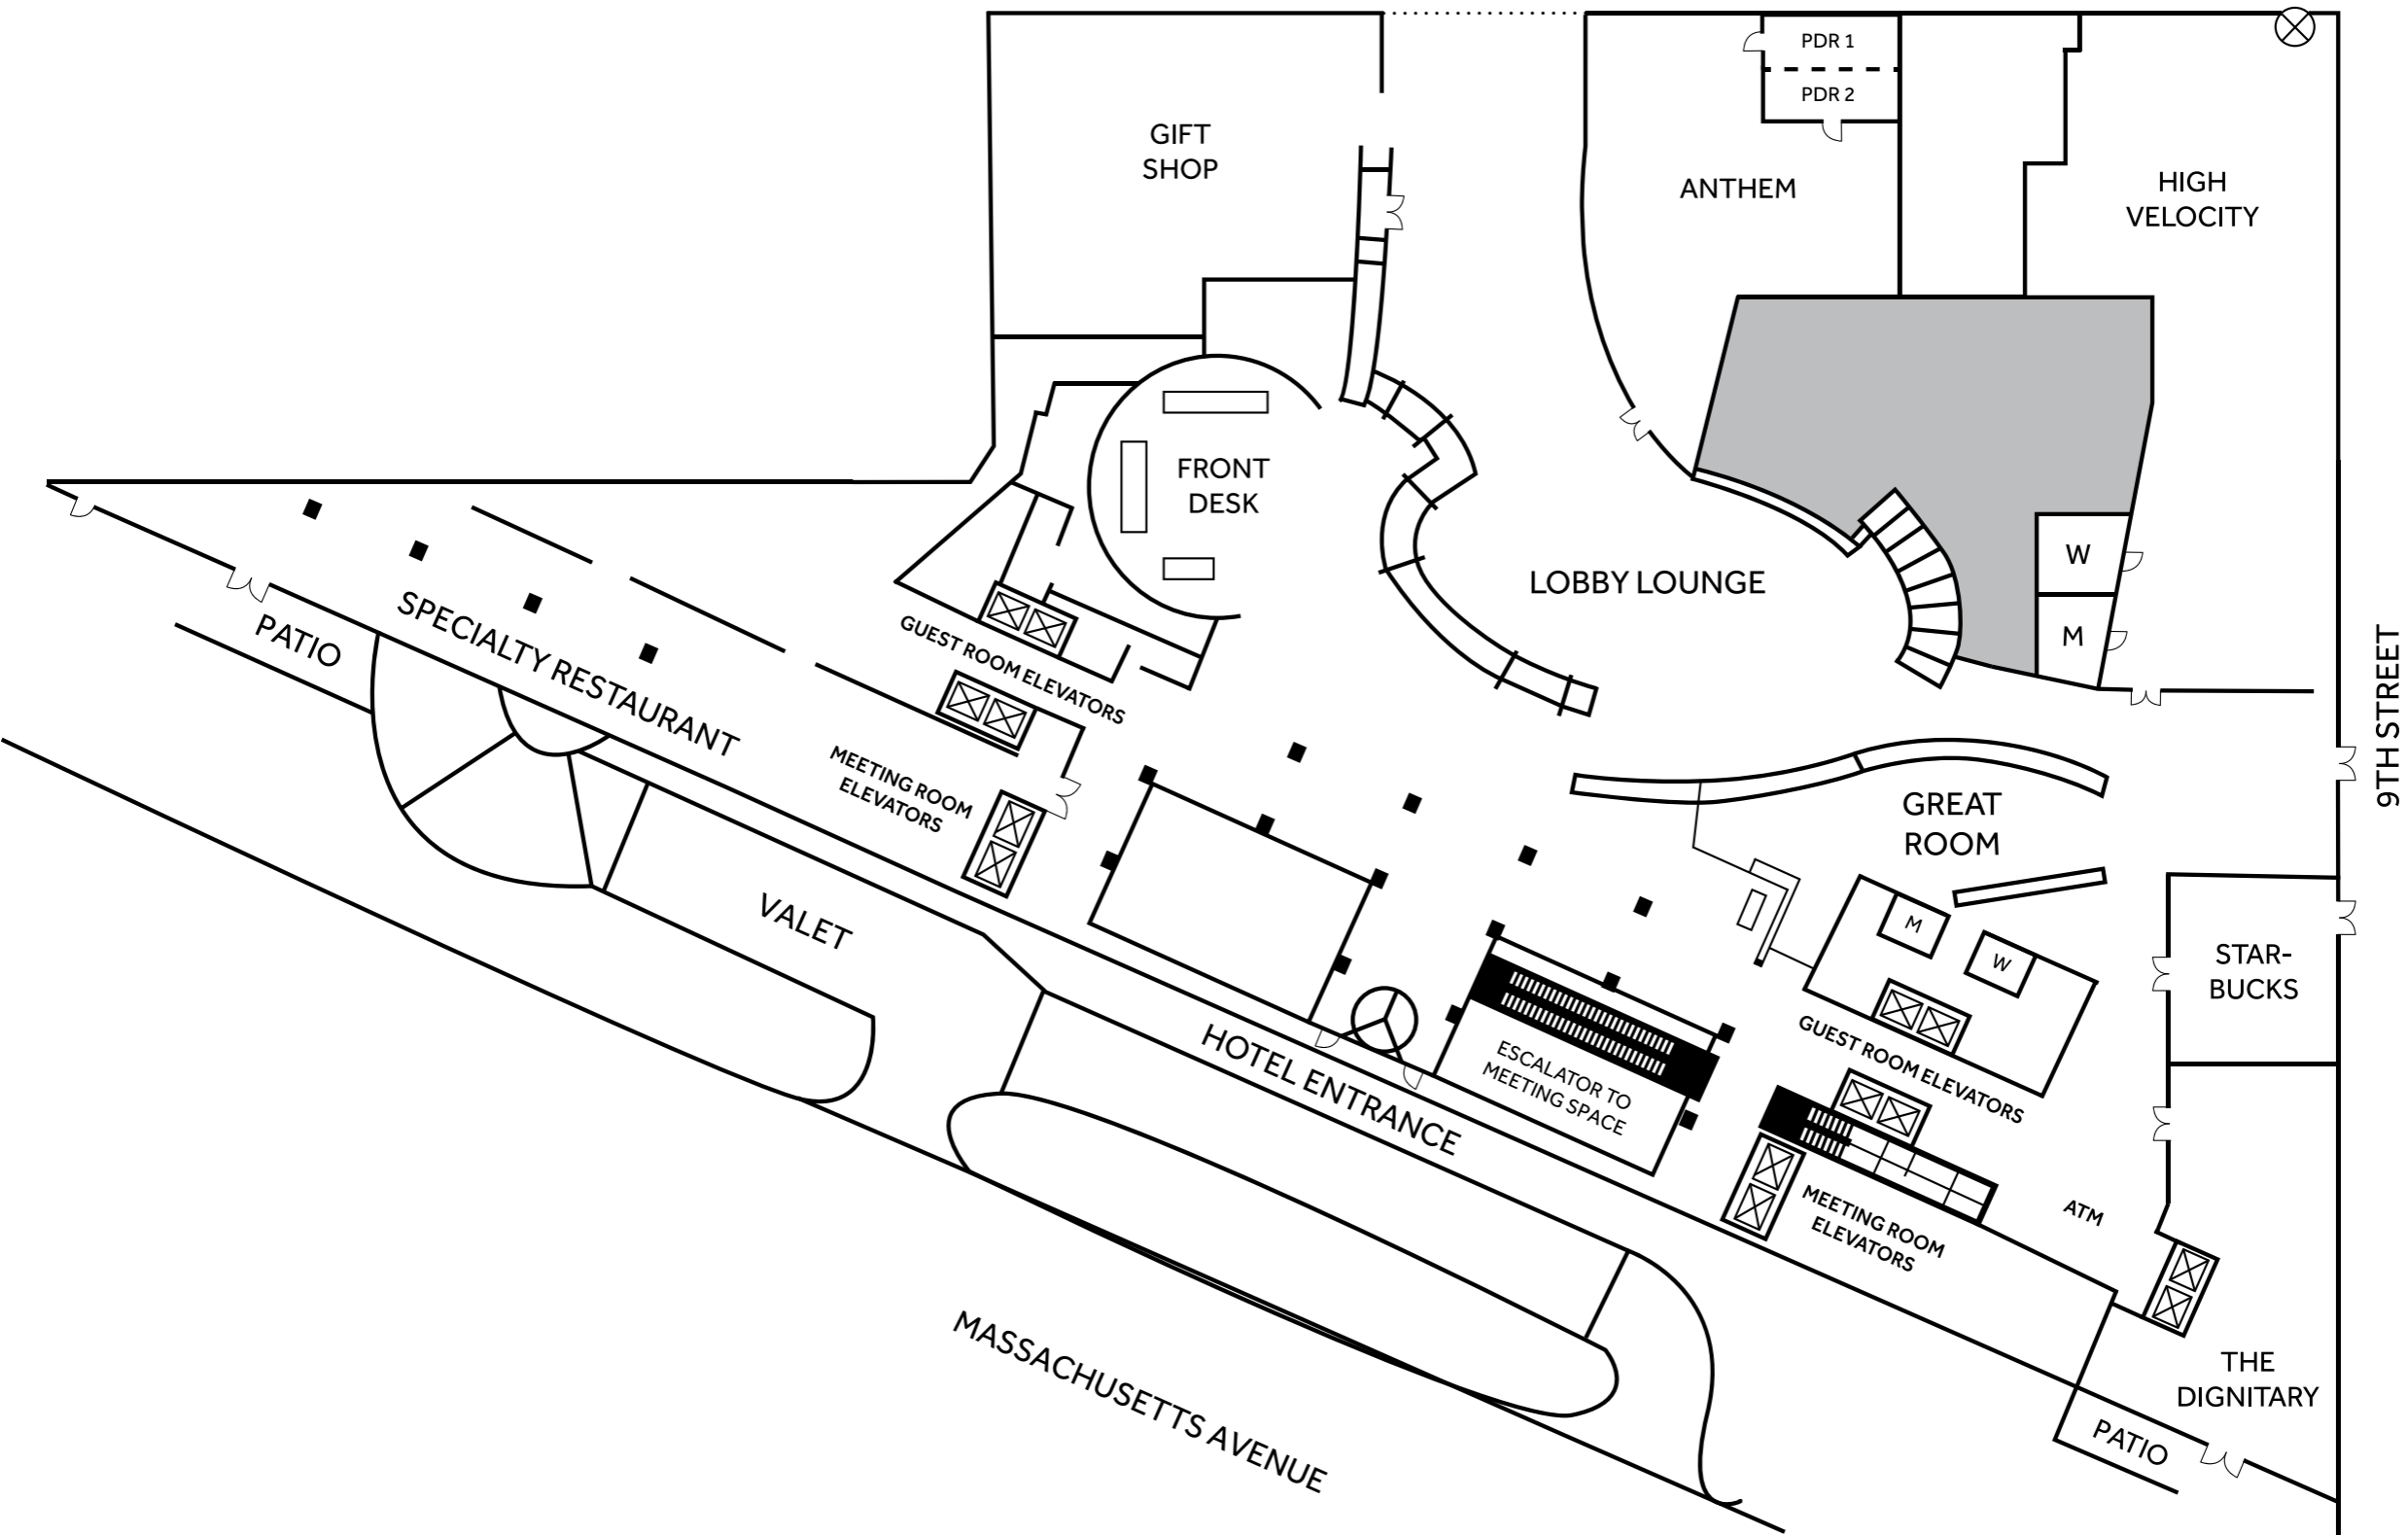

LOBBY LEVEL

L STREET ENTRANCE/GROUP BUS PICK UP/DROP OFF

2ND FLOOR
(ONE LEVEL ABOVE LOBBY)

- Registration desk
- Pre-conference and concurrent session rooms

MEETING LEVEL 1 (M1) (ONE LEVEL BELOW LOBBY)

■ Pre-Conference Education | MON-TUE
George Washington University

□ Impact Sessions | TUE
Catholic University/University of DC

■ Concurrent Sessions | WED-FRI
University of DC/Catholic University,
Howard, Georgetown, George
Washington

MEETING LEVEL 2 (M2) (TWO LEVELS BELOW LOBBY)

ACCESS TO CONVENTION CENTER

 First Forum Gathering | TUE
Impact Sessions | TUE
Marquis Salon 12-13

 Exhibit Hall | WED-THU
Closing Keynote | FRI
Marquis Ballroom 5-10

 Concurrent Sessions | WED-FRI
Salon 1-4, Salon 12-13,
Salon 14, Salon 15

MEETING LEVEL 3 (M3) (THREE LEVELS BELOW LOBBY)

Impact Sessions | TUE

Concurrent Sessions | WED-FRI

MEETING LEVEL 4 (M4) (FOUR LEVELS BELOW LOBBY)

 Pre-Conference | MON- TUE
Treasury, Mint

 Impact Sessions | TUE
Capitol/Congress