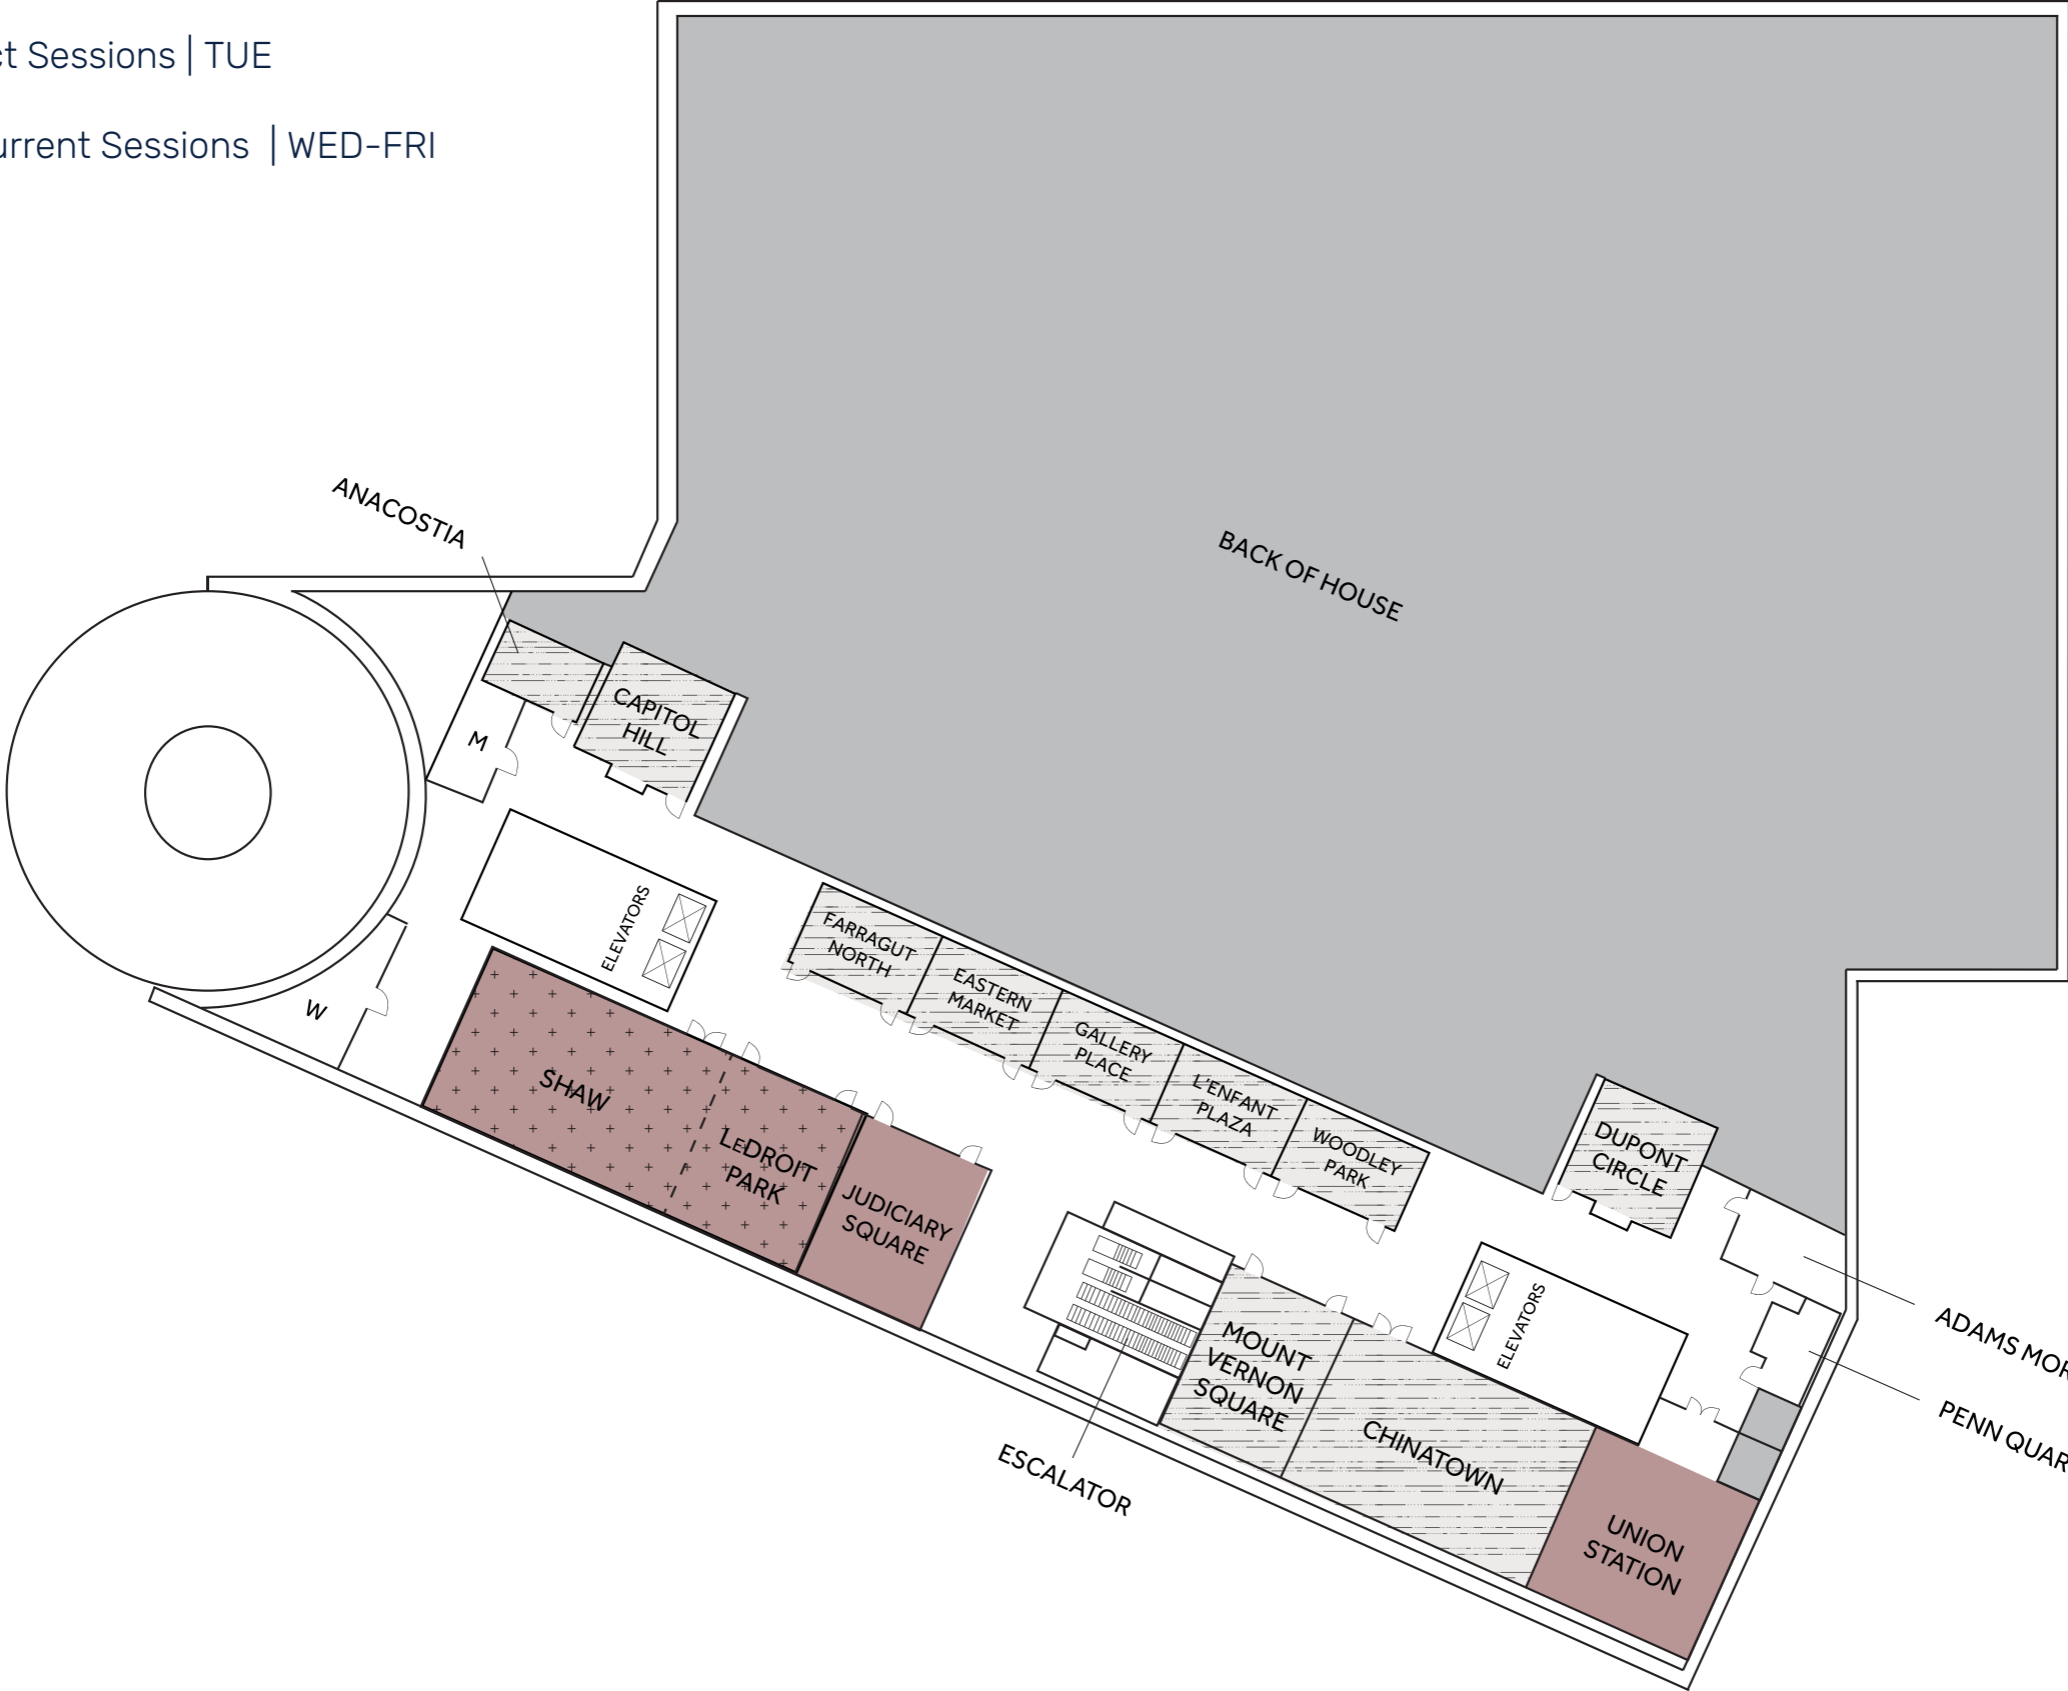

LOBBY LEVEL

L STREET ENTRANCE/GROUP BUS PICK UP/DROP OFF

2ND FLOOR
(ONE LEVEL ABOVE LOBBY)

- Registration desk
- Pre-conference and concurrent session rooms

MEETING LEVEL 1 (M1) (ONE LEVEL BELOW LOBBY)

■ Pre-Conference Education | MON-TUE
George Washington University

□ Impact Sessions | TUE
Catholic University/University of DC

■ Concurrent Sessions | WED-FRI
University of DC/Catholic University,
Howard, Georgetown, George
Washington

MEETING LEVEL 2 (M2) (TWO LEVELS BELOW LOBBY)

ACCESS TO CONVENTION CENTER

 First Forum Gathering | TUE
Impact Sessions | TUE
Marquis Salon 12-13

 Exhibit Hall | WED-THU
Closing Keynote | FRI
Marquis Ballroom 5-10

 Concurrent Sessions | WED-FRI
Salon 1-4, Salon 12-13,
Salon 14, Salon 15

MEETING LEVEL 3 (M3) (THREE LEVELS BELOW LOBBY)

Impact Sessions | TUE

Concurrent Sessions | WED-FRI

MEETING LEVEL 4 (M4) (FOUR LEVELS BELOW LOBBY)

 Pre-Conference | MON- TUE
Treasury, Mint

 Impact Sessions | TUE
Capitol/Congress