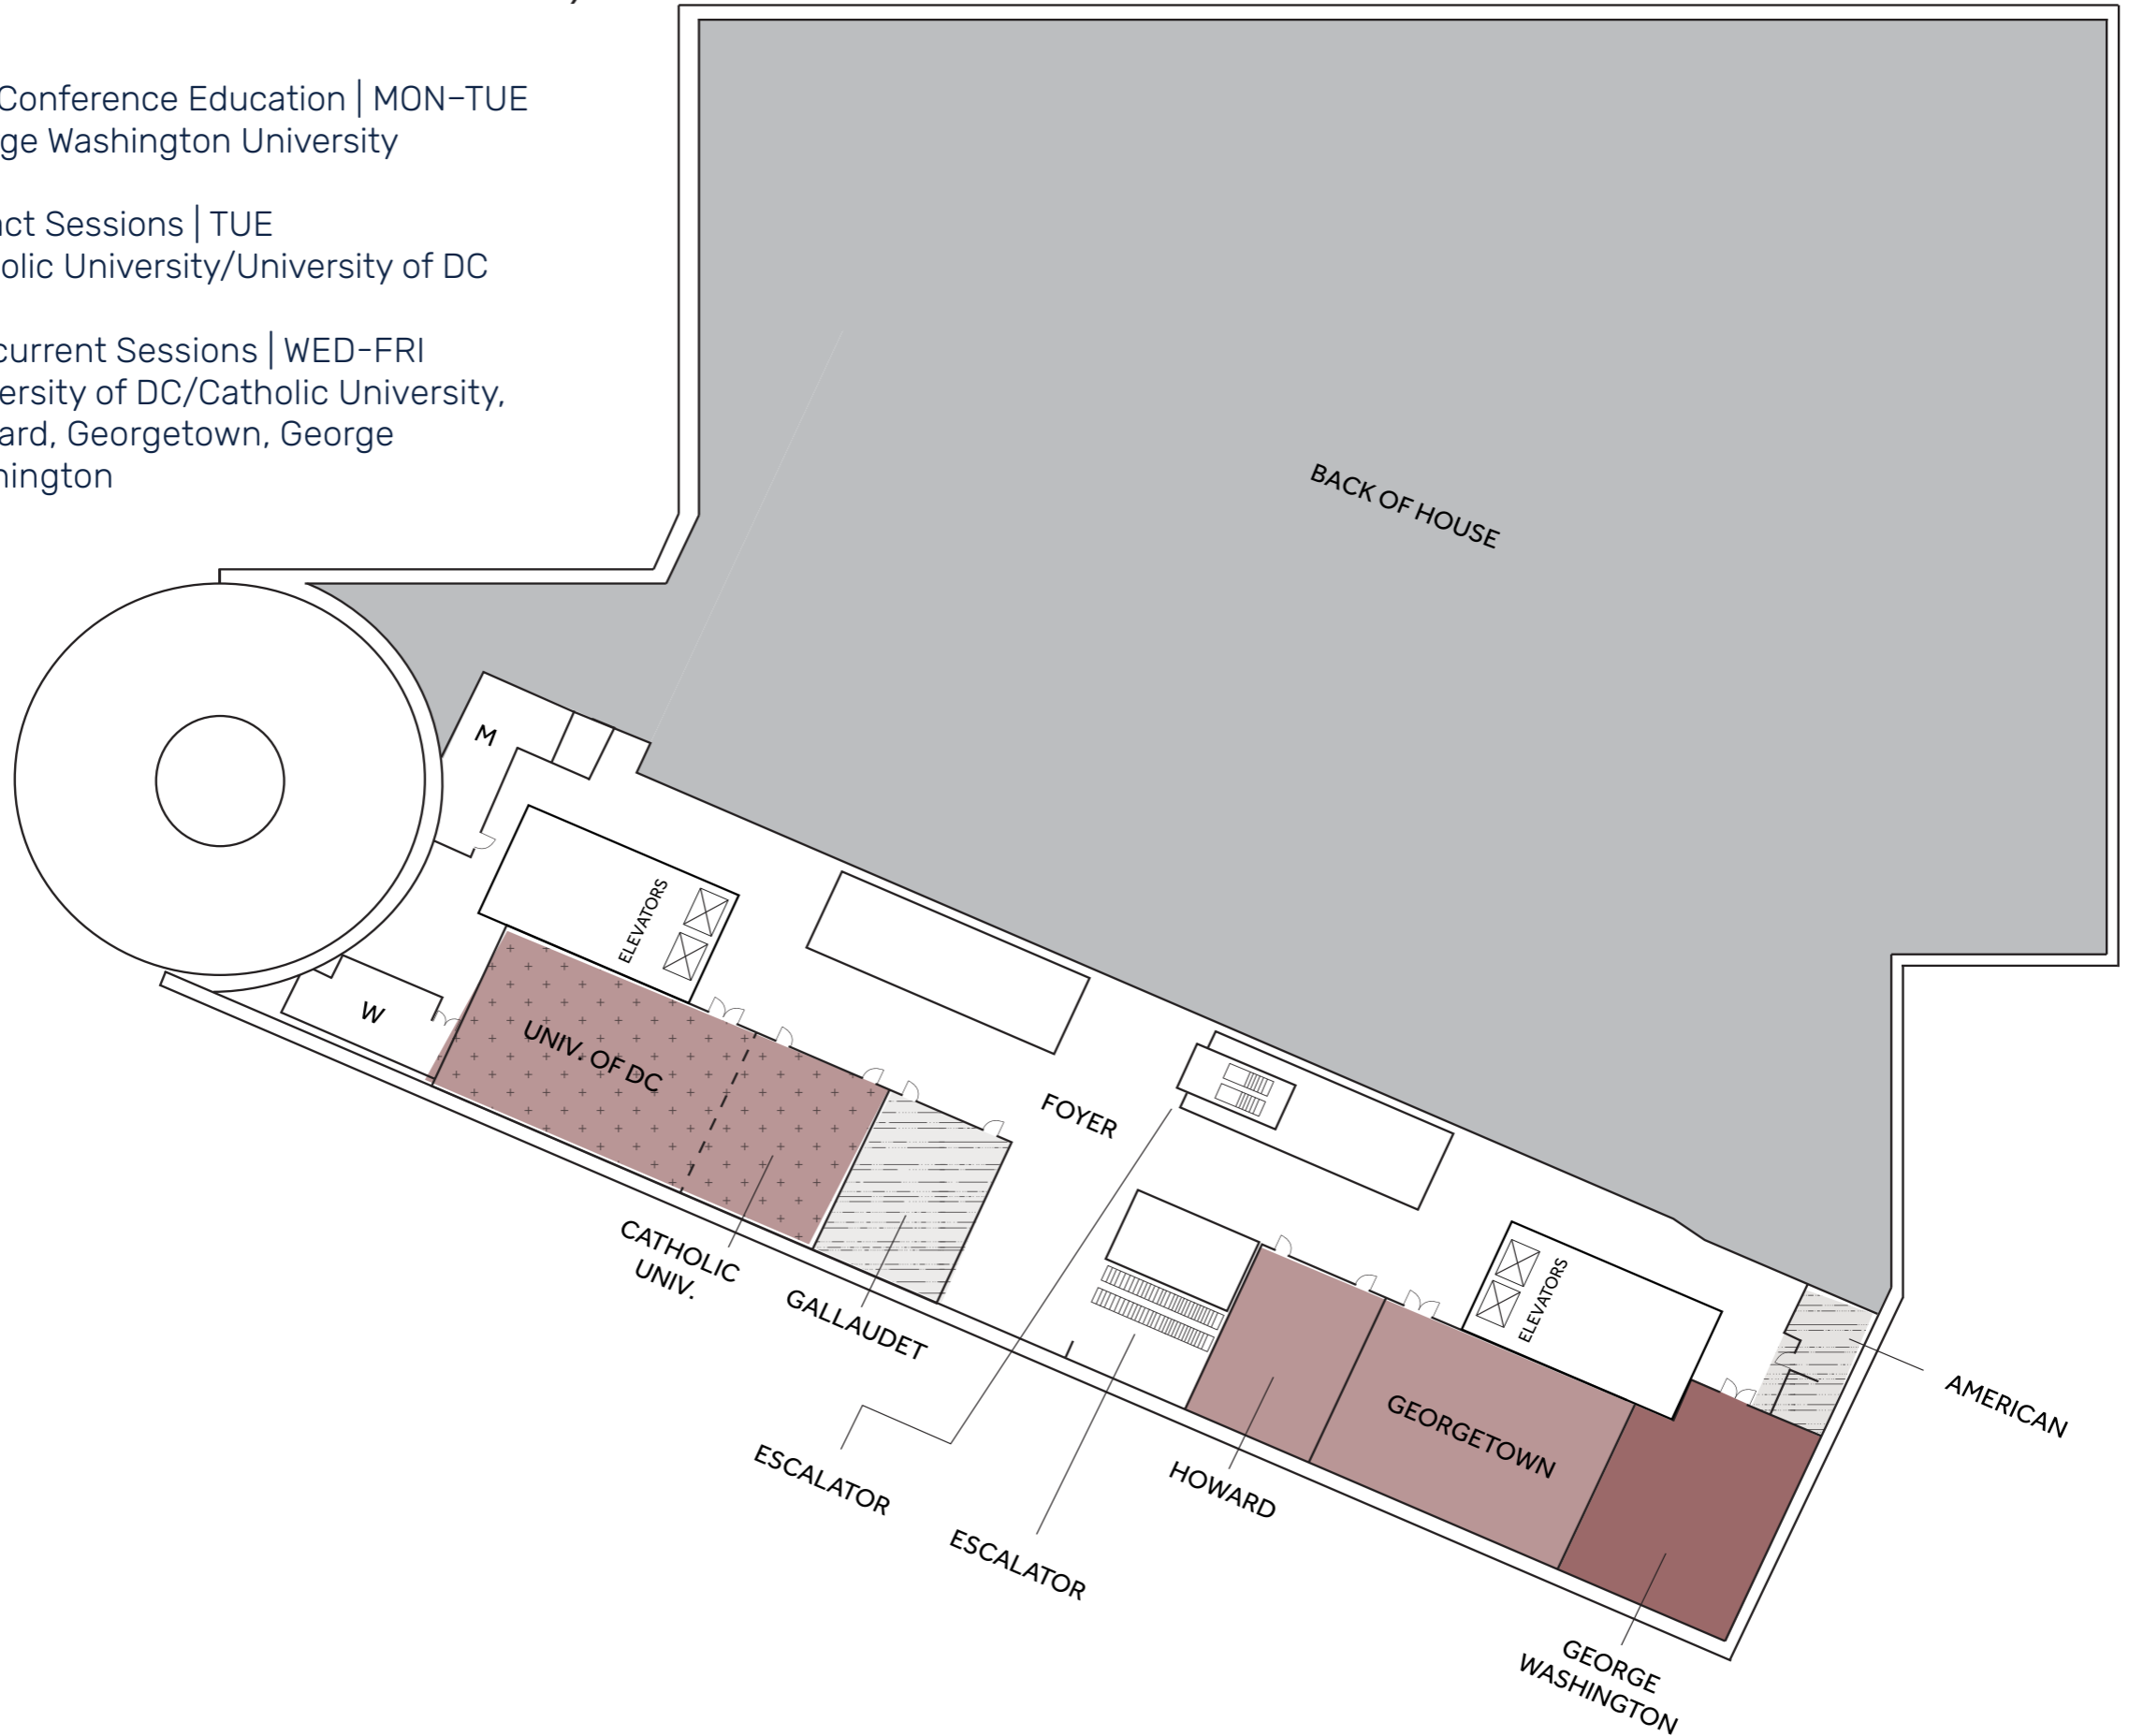

LOBBY LEVEL

L STREET ENTRANCE/GROUP BUS PICK UP/DROP OFF

2ND FLOOR
(ONE LEVEL ABOVE LOBBY)

- Registration desk
- Pre-conference and concurrent session rooms

MEETING LEVEL 1 (M1) (ONE LEVEL BELOW LOBBY)

■ Pre-Conference Education | MON-TUE
George Washington University

□ Impact Sessions | TUE
Catholic University/University of DC

■ Concurrent Sessions | WED-FRI
University of DC/Catholic University,
Howard, Georgetown, George
Washington

MEETING LEVEL 2 (M2) (TWO LEVELS BELOW LOBBY)

ACCESS TO CONVENTION CENTER

 First Forum Gathering | TUE
Impact Sessions | TUE
Marquis Salon 12-13

 Exhibit Hall | WED-THU
Closing Keynote | FRI
Marquis Ballroom 5-10

 Concurrent Sessions | WED-FRI
Salon 1-4, Salon 12-13,
Salon 14, Salon 15

MEETING LEVEL 3 (M3) (THREE LEVELS BELOW LOBBY)

Impact Sessions | TUE

Concurrent Sessions | WED-FRI

MEETING LEVEL 4 (M4) (FOUR LEVELS BELOW LOBBY)

 Pre-Conference | MON- TUE
Treasury, Mint

 Impact Sessions | TUE
Capitol/Congress