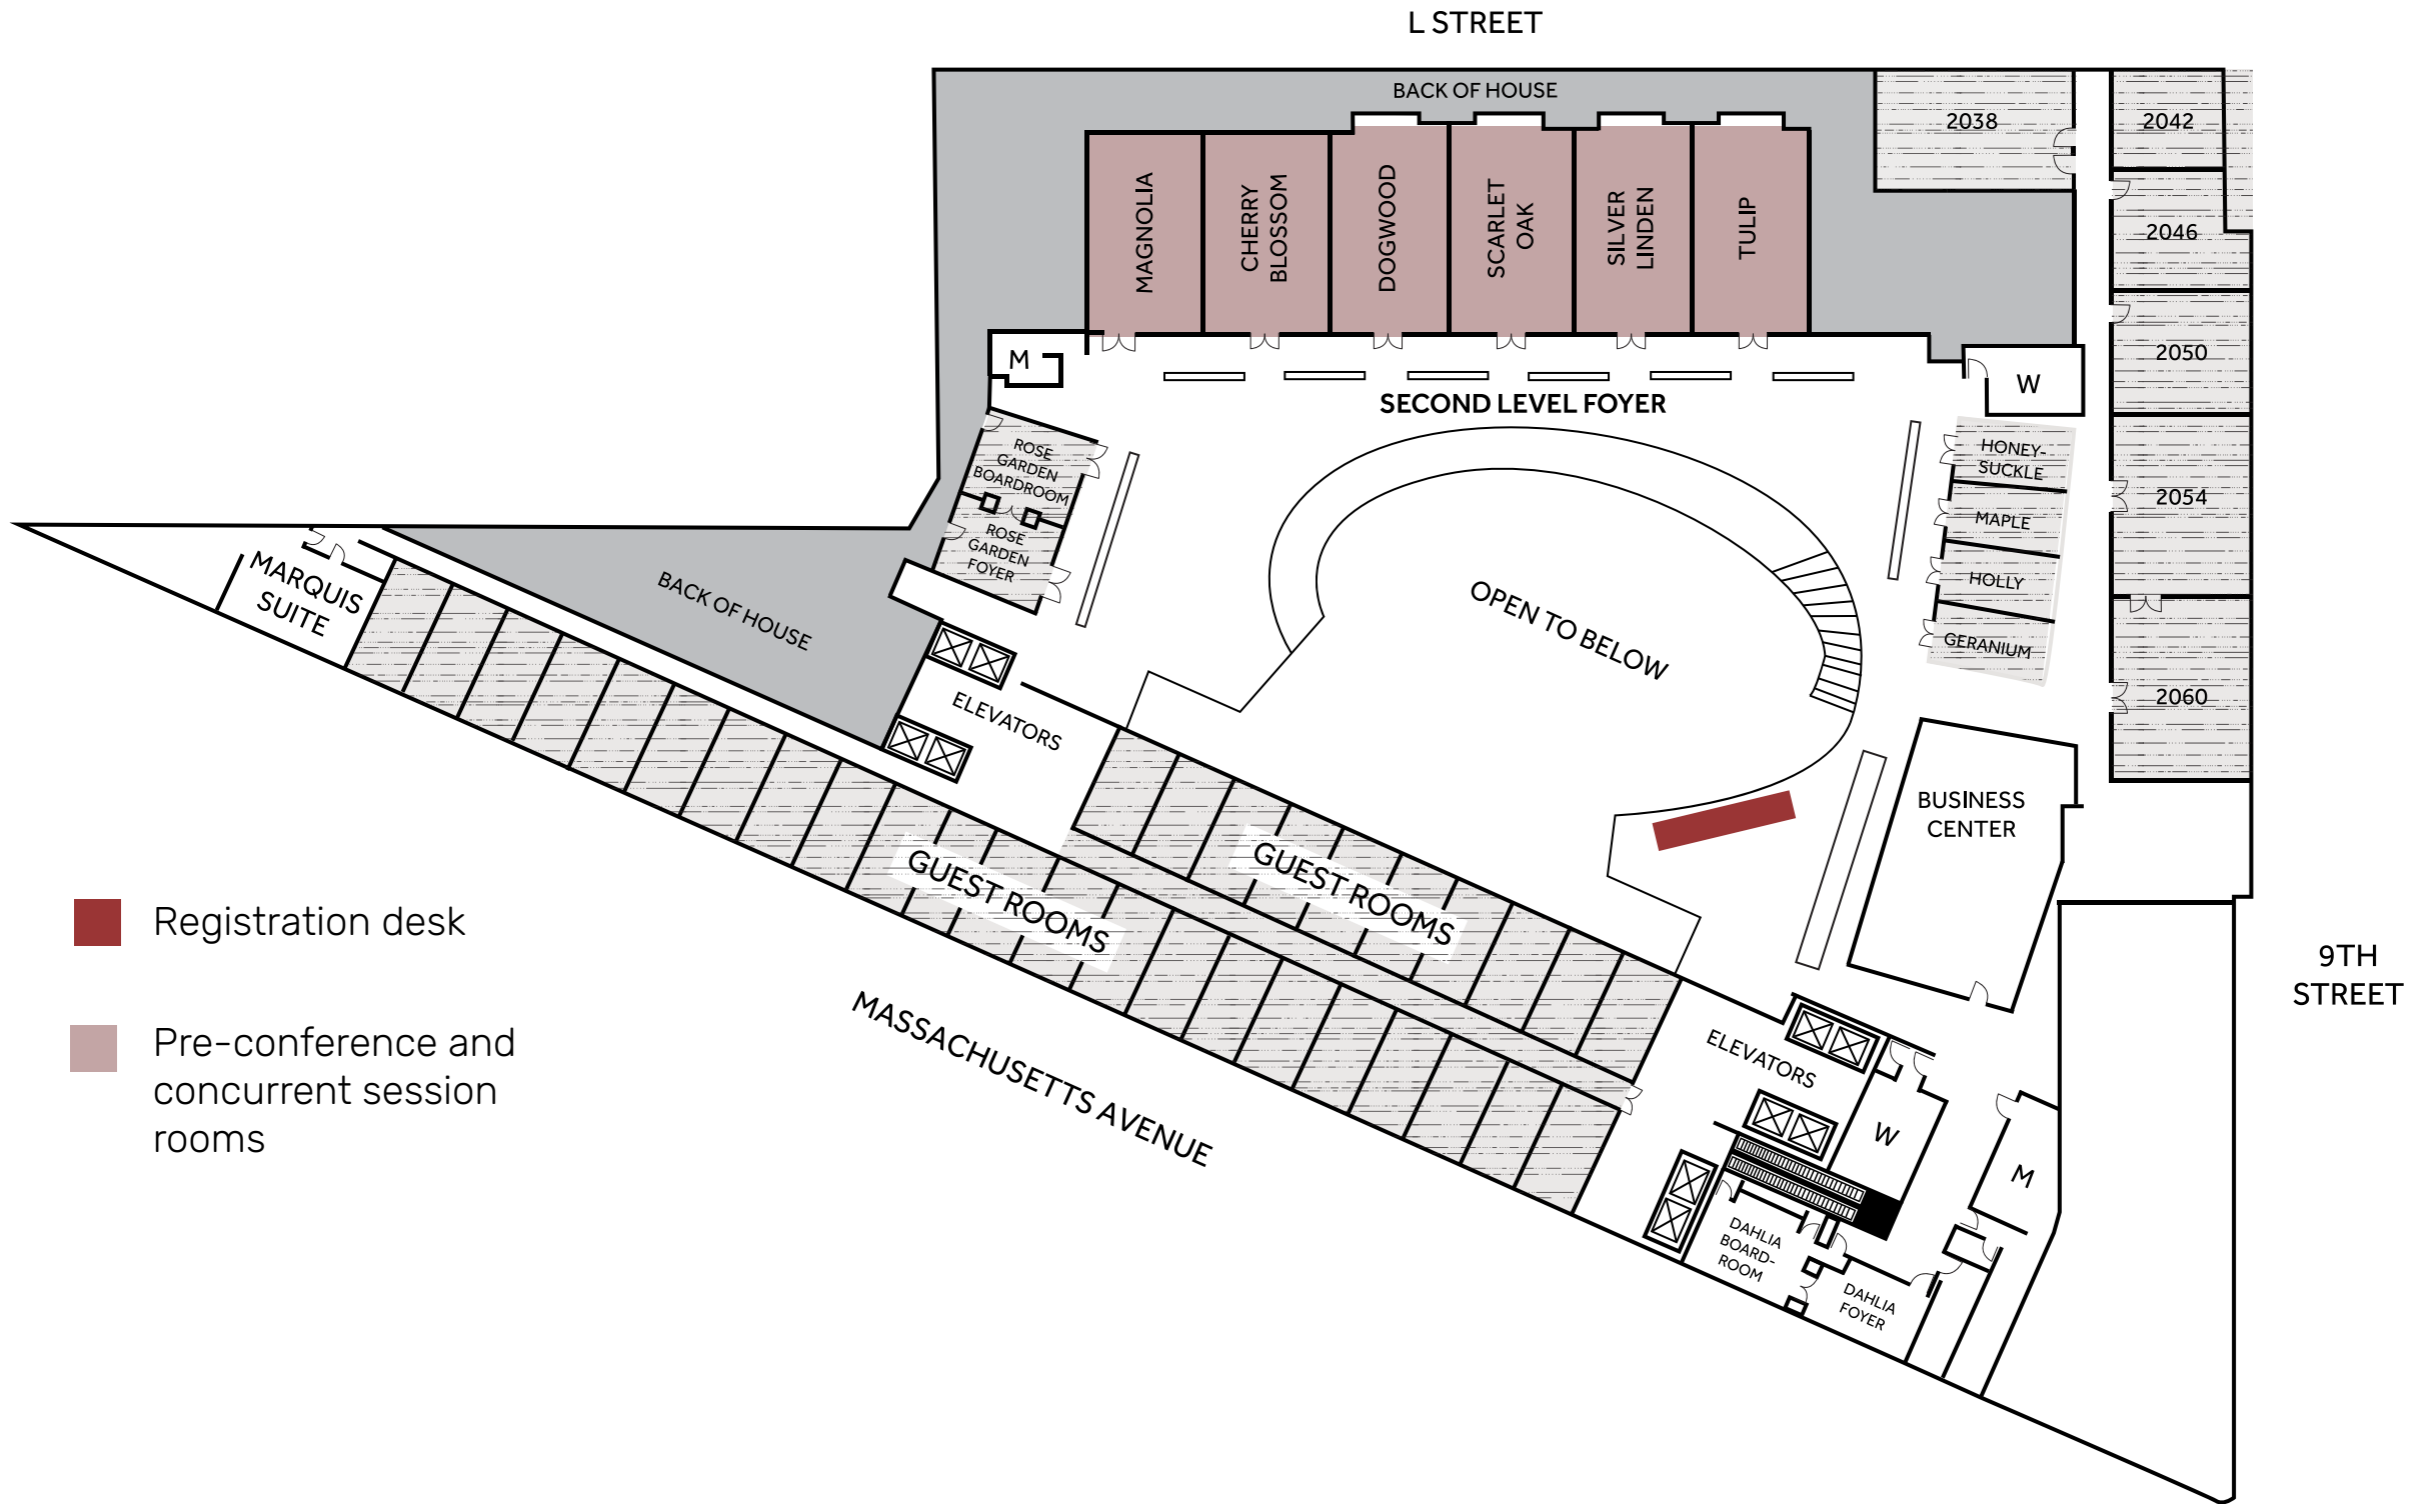

LOBBY LEVEL

L STREET ENTRANCE/GROUP BUS PICK UP/DROP OFF

2ND FLOOR
(ONE LEVEL ABOVE LOBBY)

- Registration desk
- Pre-conference and concurrent session rooms

MEETING LEVEL 1 (M1) (ONE LEVEL BELOW LOBBY)

■ Pre-Conference Education | MON-TUE
George Washington University

□ Impact Sessions | TUE
Catholic University/University of DC

■ Concurrent Sessions | WED-FRI
University of DC/Catholic University,
Howard, Georgetown, George
Washington

MEETING LEVEL 2 (M2) (TWO LEVELS BELOW LOBBY)

ACCESS TO CONVENTION CENTER

 First Forum Gathering | TUE
Impact Sessions | TUE
Marquis Salon 12-13

 Exhibit Hall | WED-THU
Closing Keynote | FRI
Marquis Ballroom 5-10

 Concurrent Sessions | WED-FRI
Salon 1-4, Salon 12-13,
Salon 14, Salon 15

MEETING LEVEL 3 (M3) (THREE LEVELS BELOW LOBBY)

Impact Sessions | TUE

Concurrent Sessions | WED-FRI

MEETING LEVEL 4 (M4) (FOUR LEVELS BELOW LOBBY)

 Pre-Conference | MON- TUE
Treasury, Mint

 Impact Sessions | TUE
Capitol/Congress