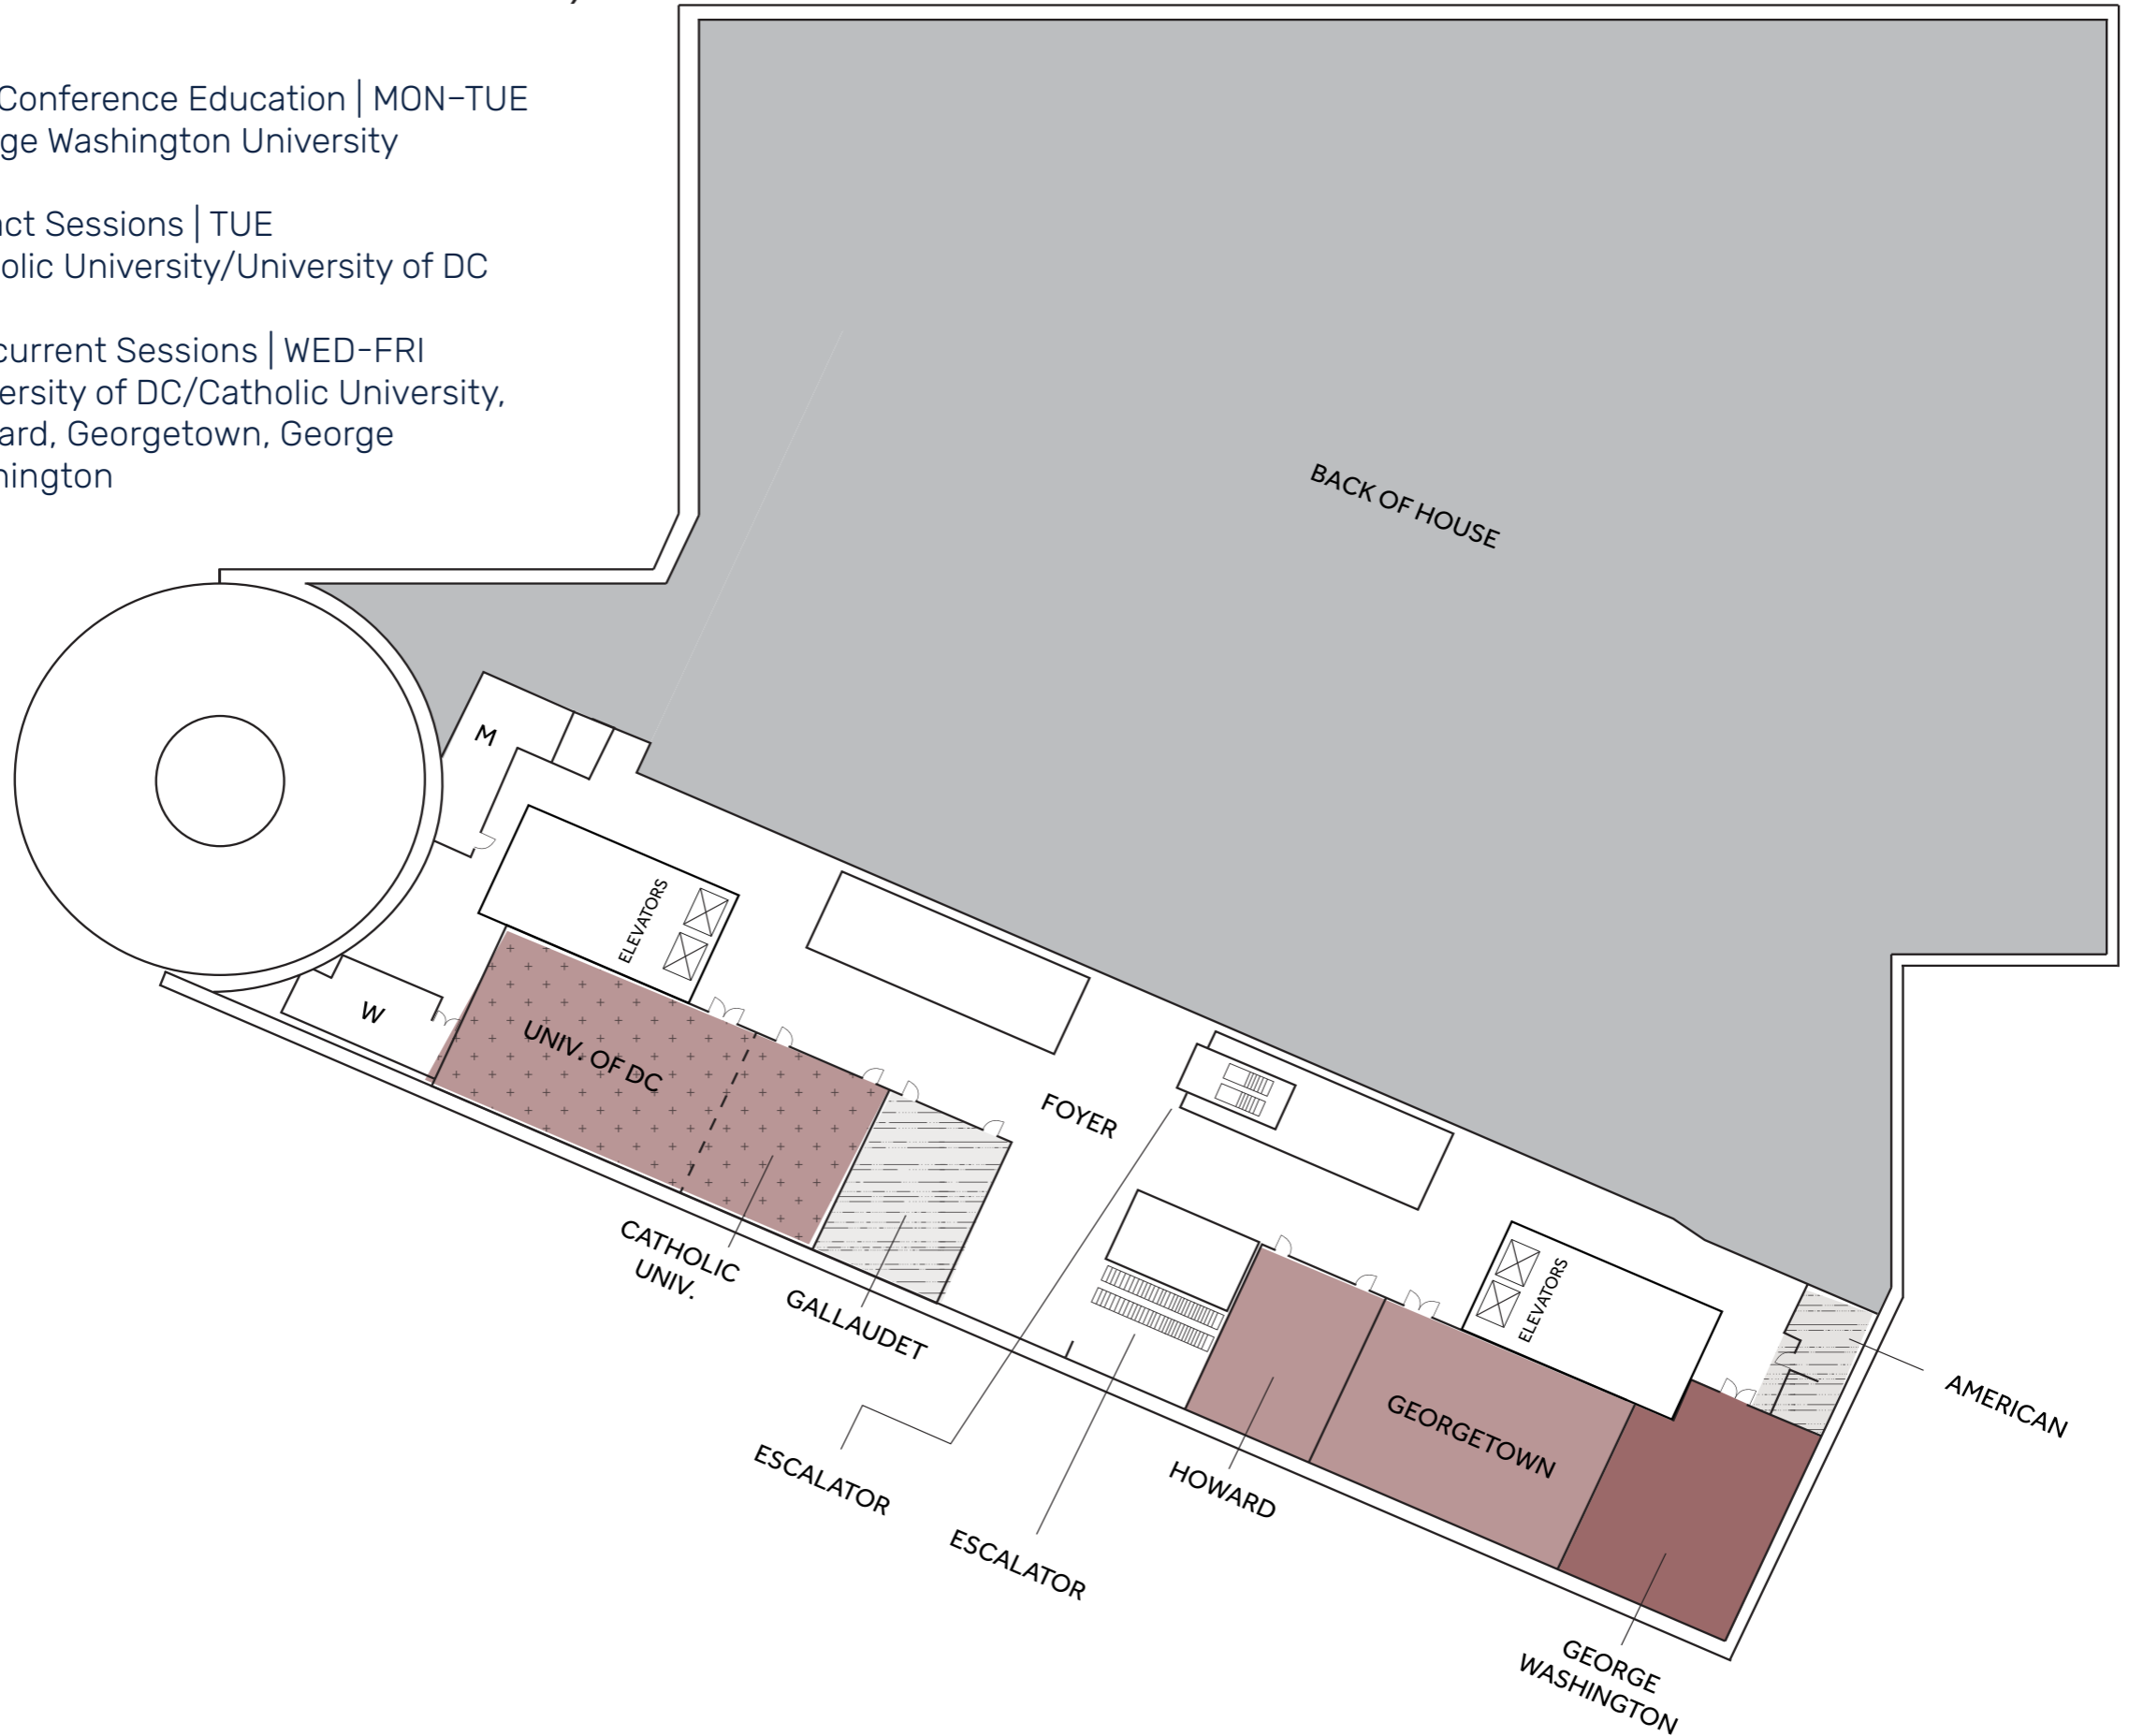

# LOBBY LEVEL

L STREET ENTRANCE/GROUP BUS PICK UP/DROP OFF

2ND FLOOR  
(ONE LEVEL ABOVE LOBBY)

# MEETING LEVEL 2 (M2) (TWO LEVELS BELOW LOBBY)

## ACCESS TO CONVENTION CENTER

 First Forum Gathering | TUE  
Impact Sessions | TUE  
Marquis Salon 12-13

 Exhibit Hall | WED-THU  
Closing Keynote | FRI  
Marquis Ballroom 5-10

 Concurrent Sessions | WED-FRI  
Salon 1-4, Salon 12-13,  
Salon 14, Salon 15

# MEETING LEVEL 3 (M3) (THREE LEVELS BELOW LOBBY)

Impact Sessions | TUE

Concurrent Sessions | WED-FRI

**MEETING LEVEL 4 (M4)**  
**(FOUR LEVELS BELOW LOBBY)**

 Pre-Conference | MON- TUE  
 Treasury, Mint

 Impact Sessions | TUE  
 Capitol/Congress