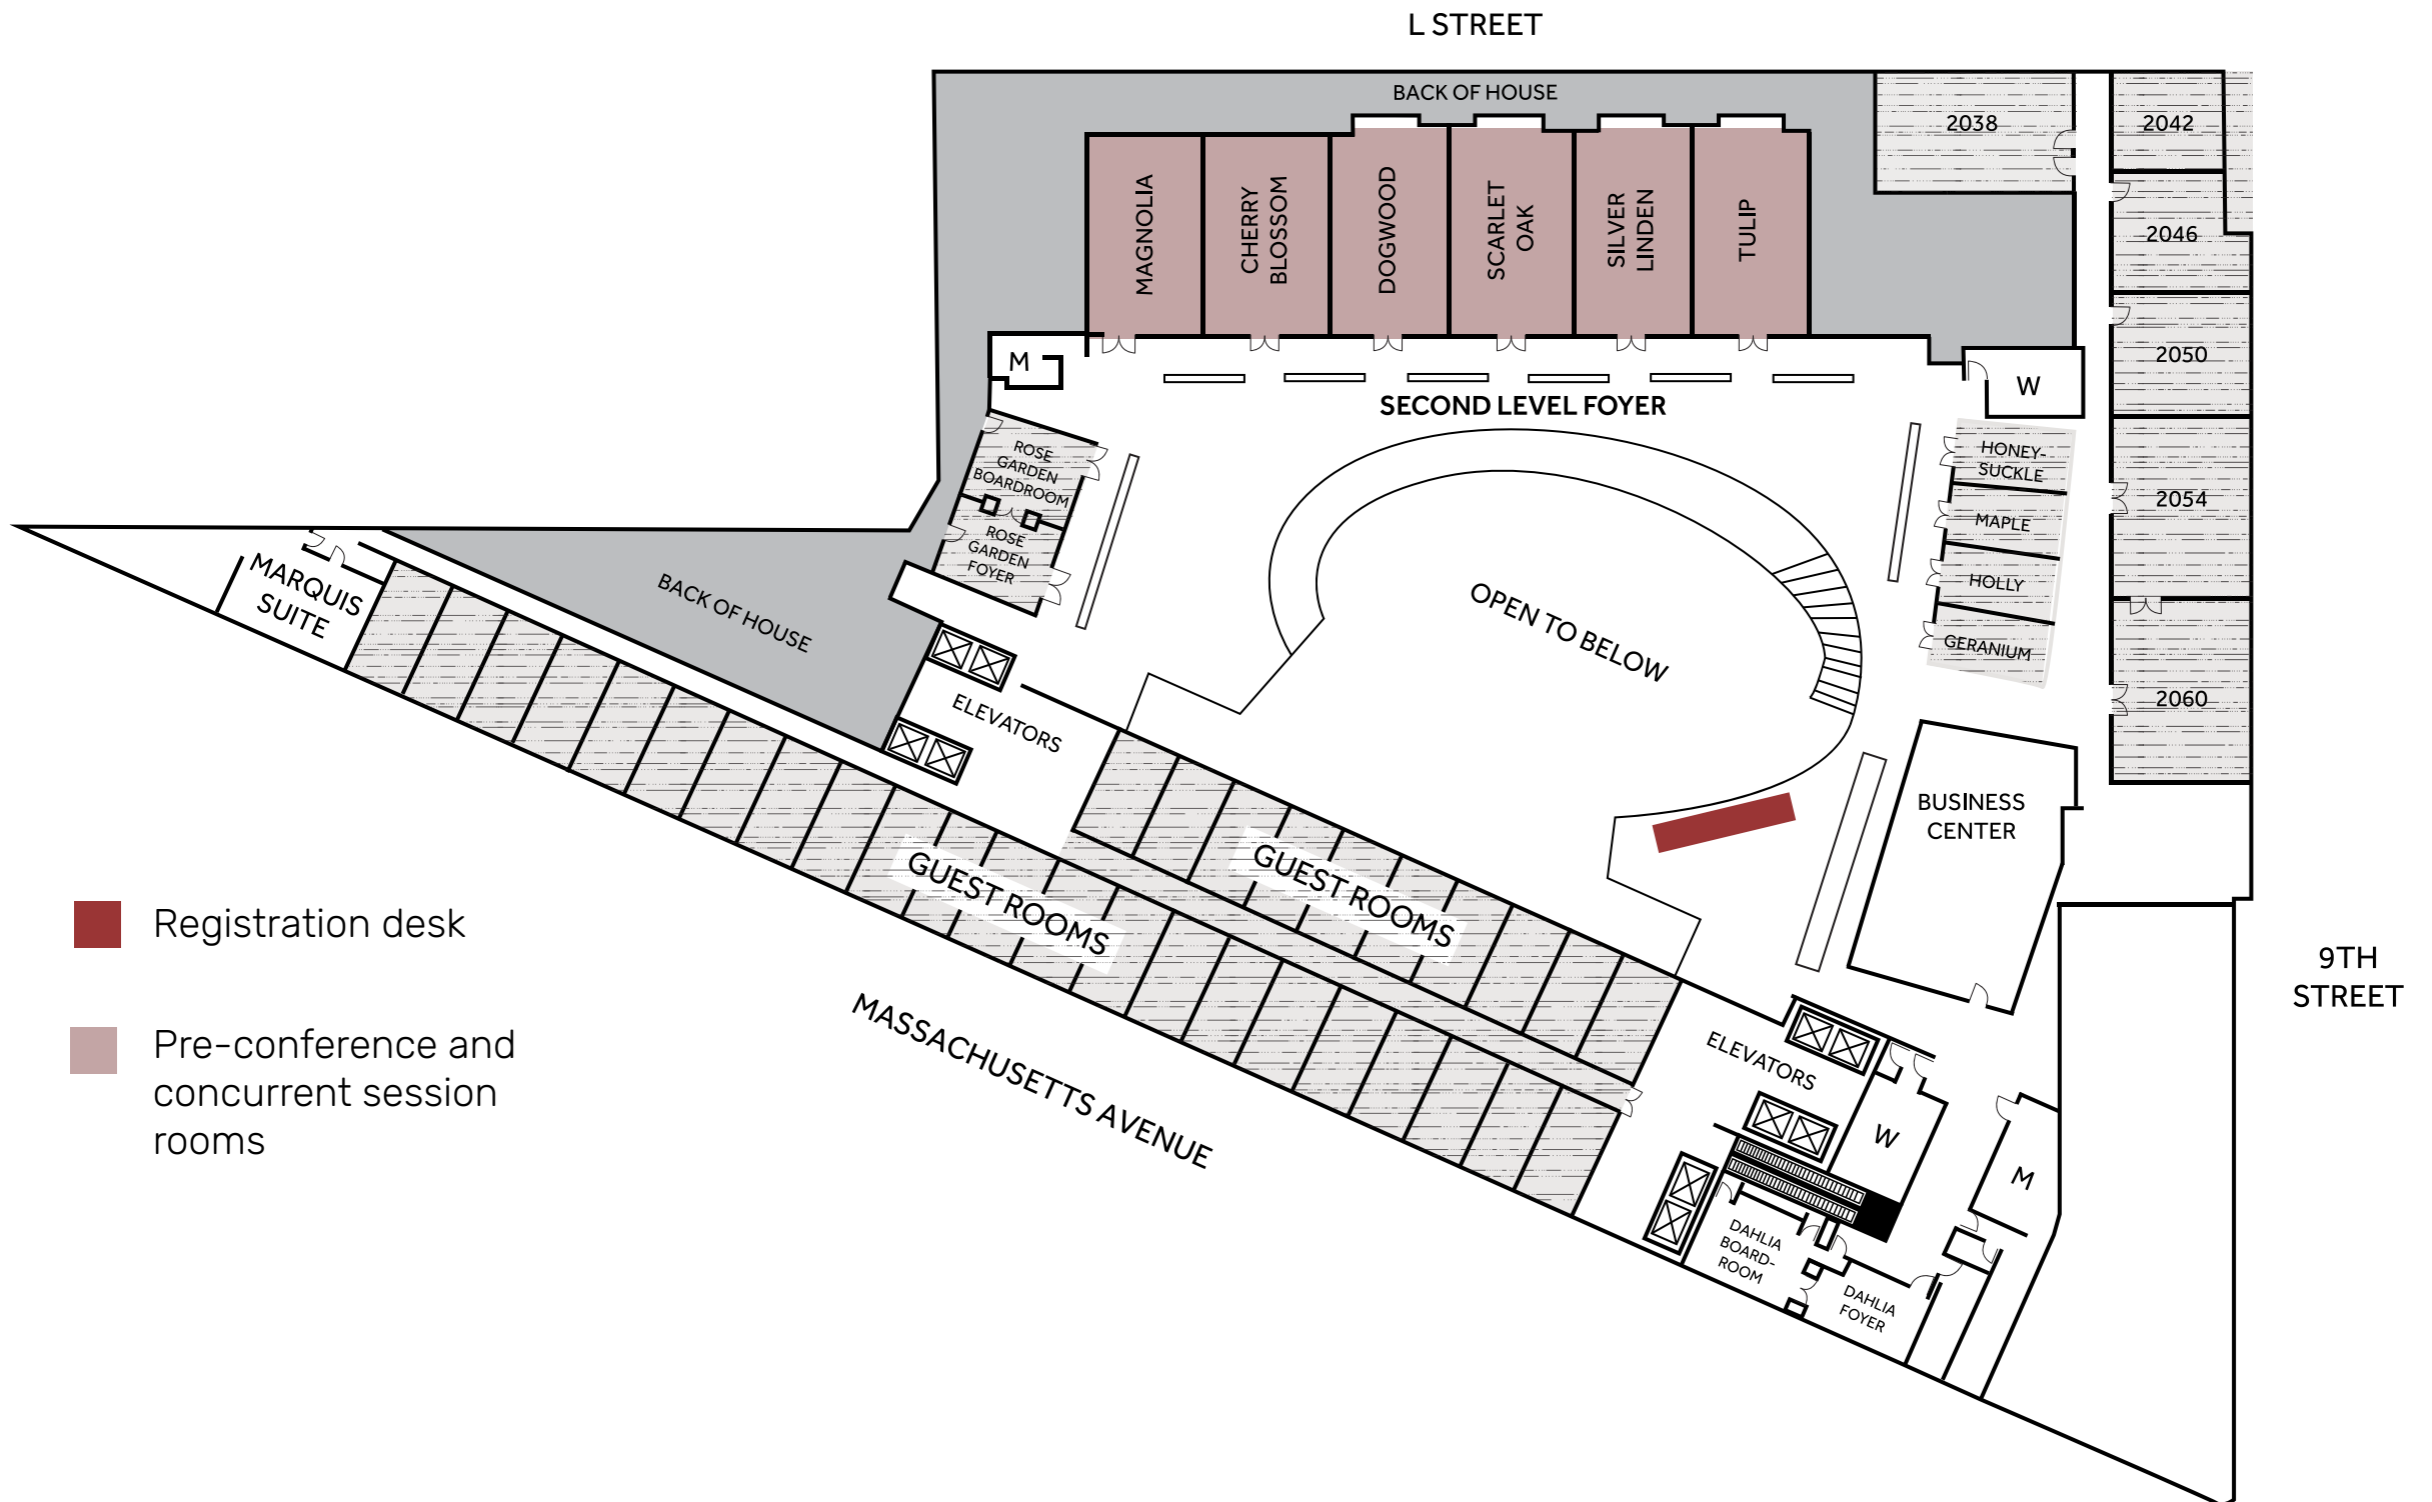

# LOBBY LEVEL

L STREET ENTRANCE/GROUP BUS PICK UP/DROP OFF

2ND FLOOR  
(ONE LEVEL ABOVE LOBBY)

# MEETING LEVEL 1 (M1) (ONE LEVEL BELOW LOBBY)

■ Pre-Conference Education | MON-TUE  
George Washington University

□ Impact Sessions | TUE  
Catholic University/University of DC

■ Concurrent Sessions | WED-FRI  
University of DC/Catholic University,  
Howard, Georgetown, George  
Washington

# MEETING LEVEL 2 (M2) (TWO LEVELS BELOW LOBBY)

## ACCESS TO CONVENTION CENTER

 First Forum Gathering | TUE  
Impact Sessions | TUE  
Marquis Salon 12-13

 Exhibit Hall | WED-THU  
Closing Keynote | FRI  
Marquis Ballroom 5-10

 Concurrent Sessions | WED-FRI  
Salon 1-4, Salon 12-13,  
Salon 14, Salon 15