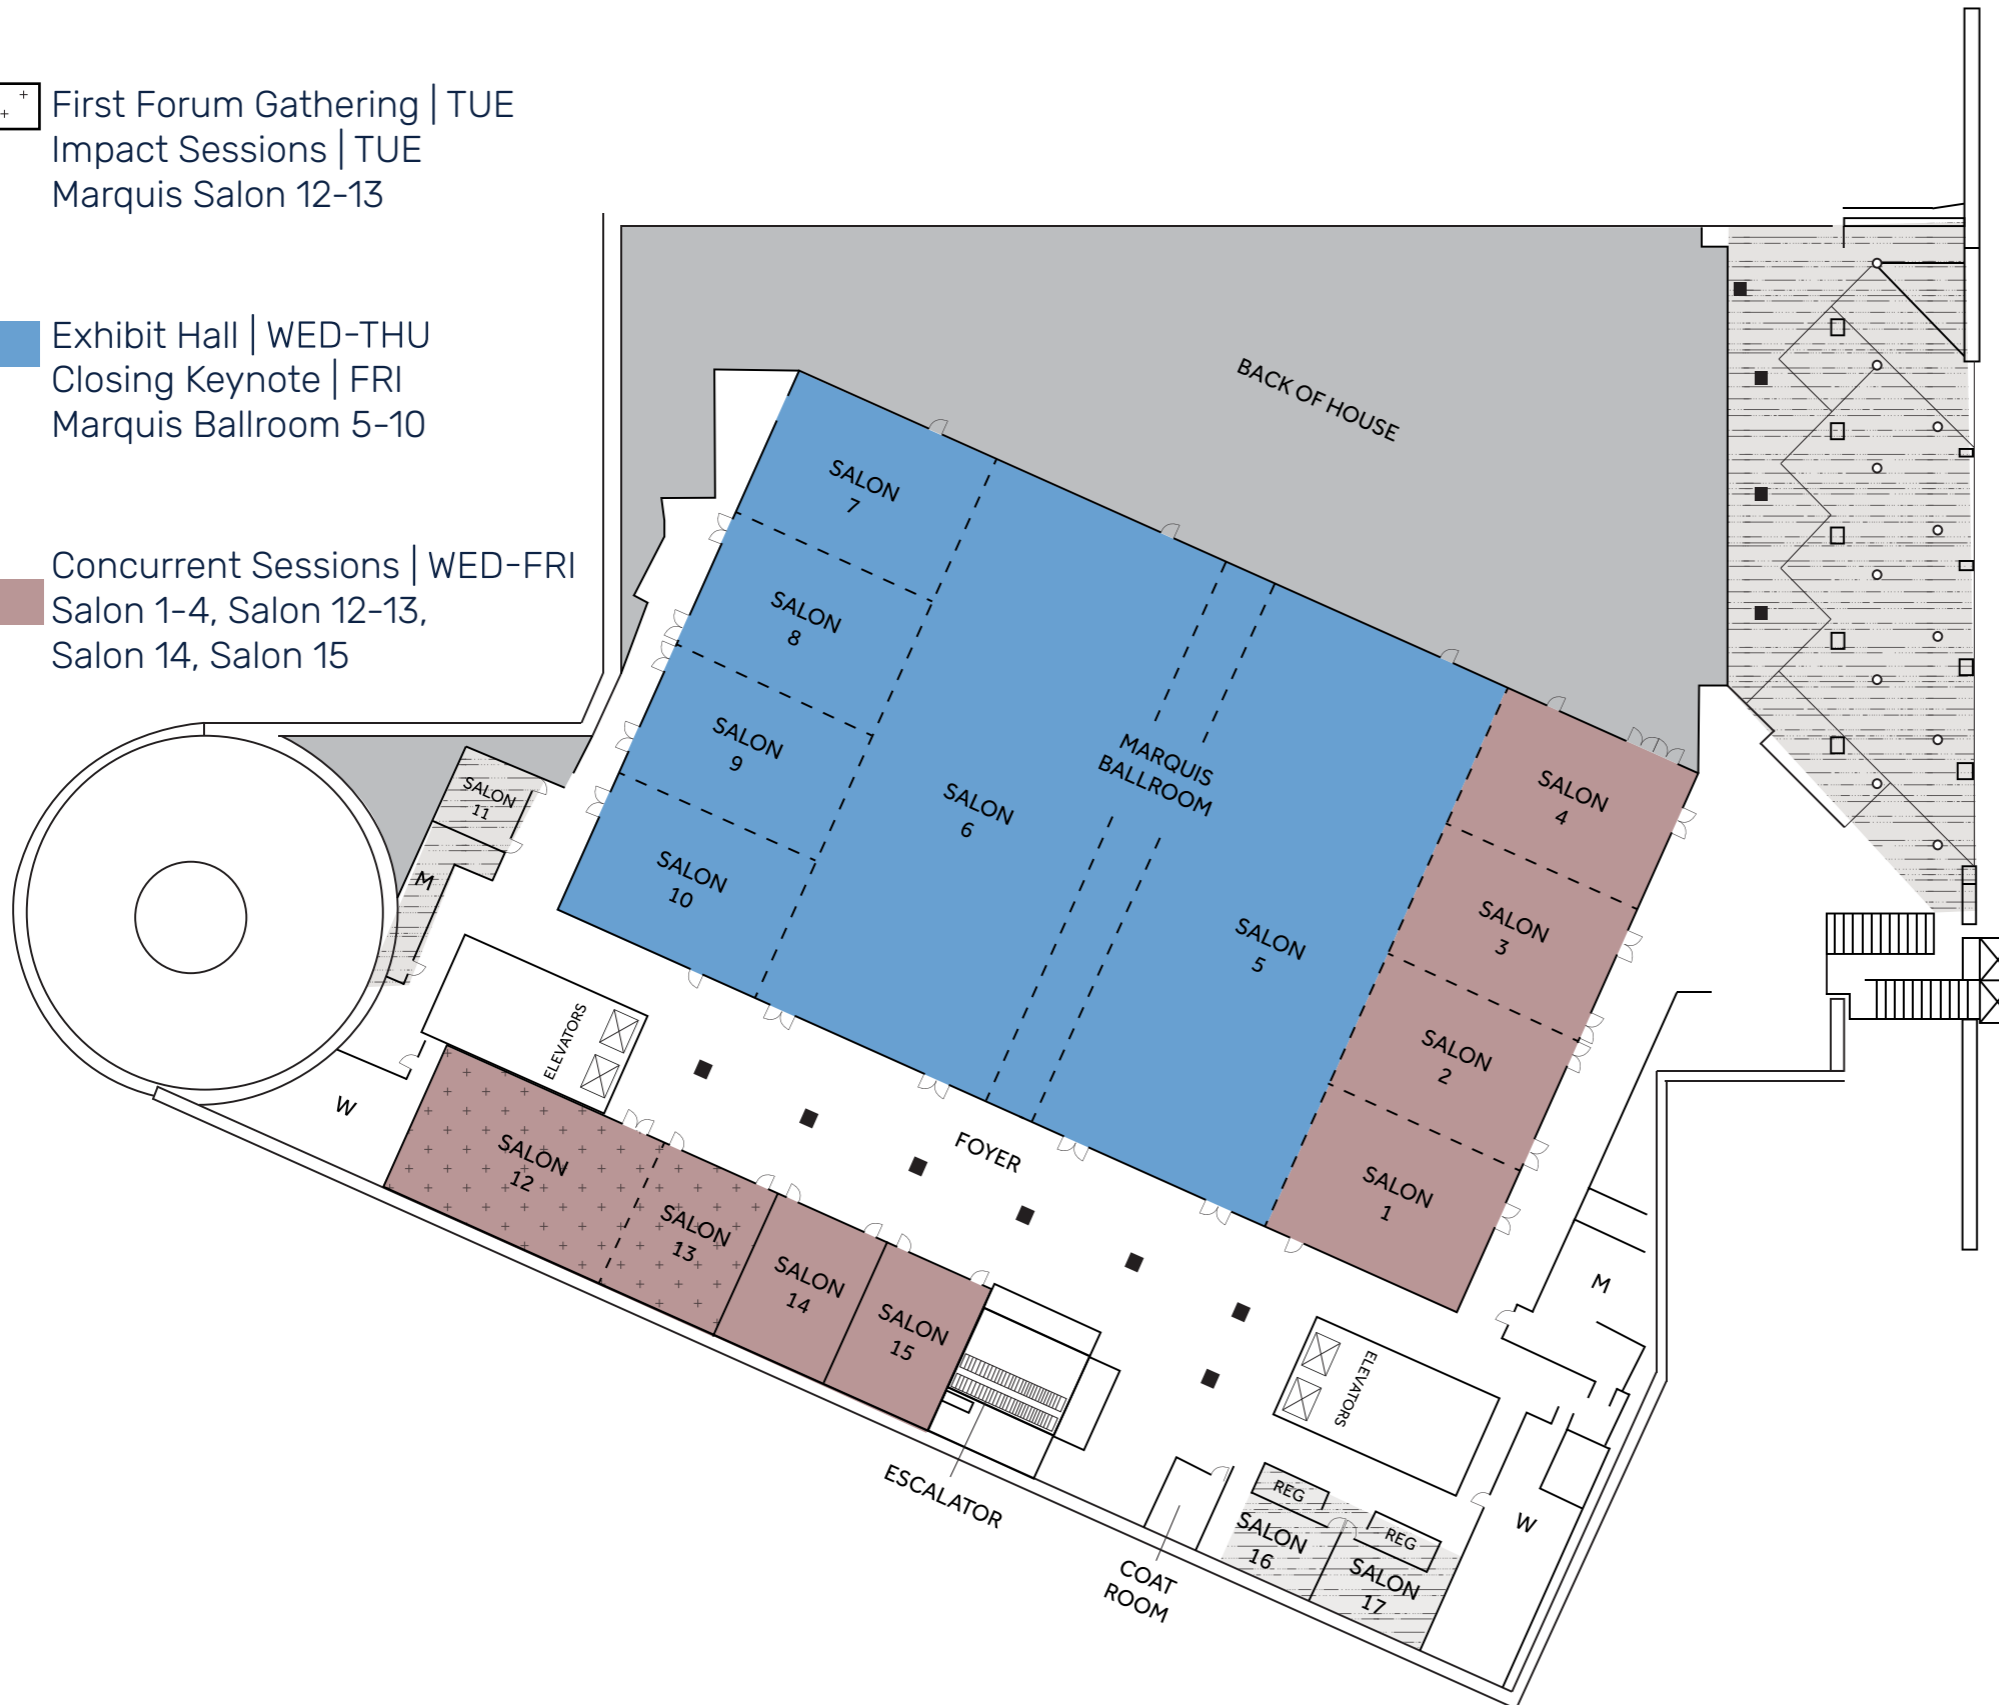

# LOBBY LEVEL

L STREET ENTRANCE/GROUP BUS PICK UP/DROP OFF

2ND FLOOR  
(ONE LEVEL ABOVE LOBBY)

# MEETING LEVEL 2 (M2) (TWO LEVELS BELOW LOBBY)

## ACCESS TO CONVENTION CENTER

 First Forum Gathering | TUE  
Impact Sessions | TUE  
Marquis Salon 12-13

 Exhibit Hall | WED-THU  
Closing Keynote | FRI  
Marquis Ballroom 5-10

 Concurrent Sessions | WED-FRI  
Salon 1-4, Salon 12-13,  
Salon 14, Salon 15

# MEETING LEVEL 3 (M3) (THREE LEVELS BELOW LOBBY)

Impact Sessions | TUE

Concurrent Sessions | WED-FRI

**MEETING LEVEL 4 (M4)**  
**(FOUR LEVELS BELOW LOBBY)**

 Pre-Conference | MON- TUE  
 Treasury, Mint

 Impact Sessions | TUE  
 Capitol/Congress