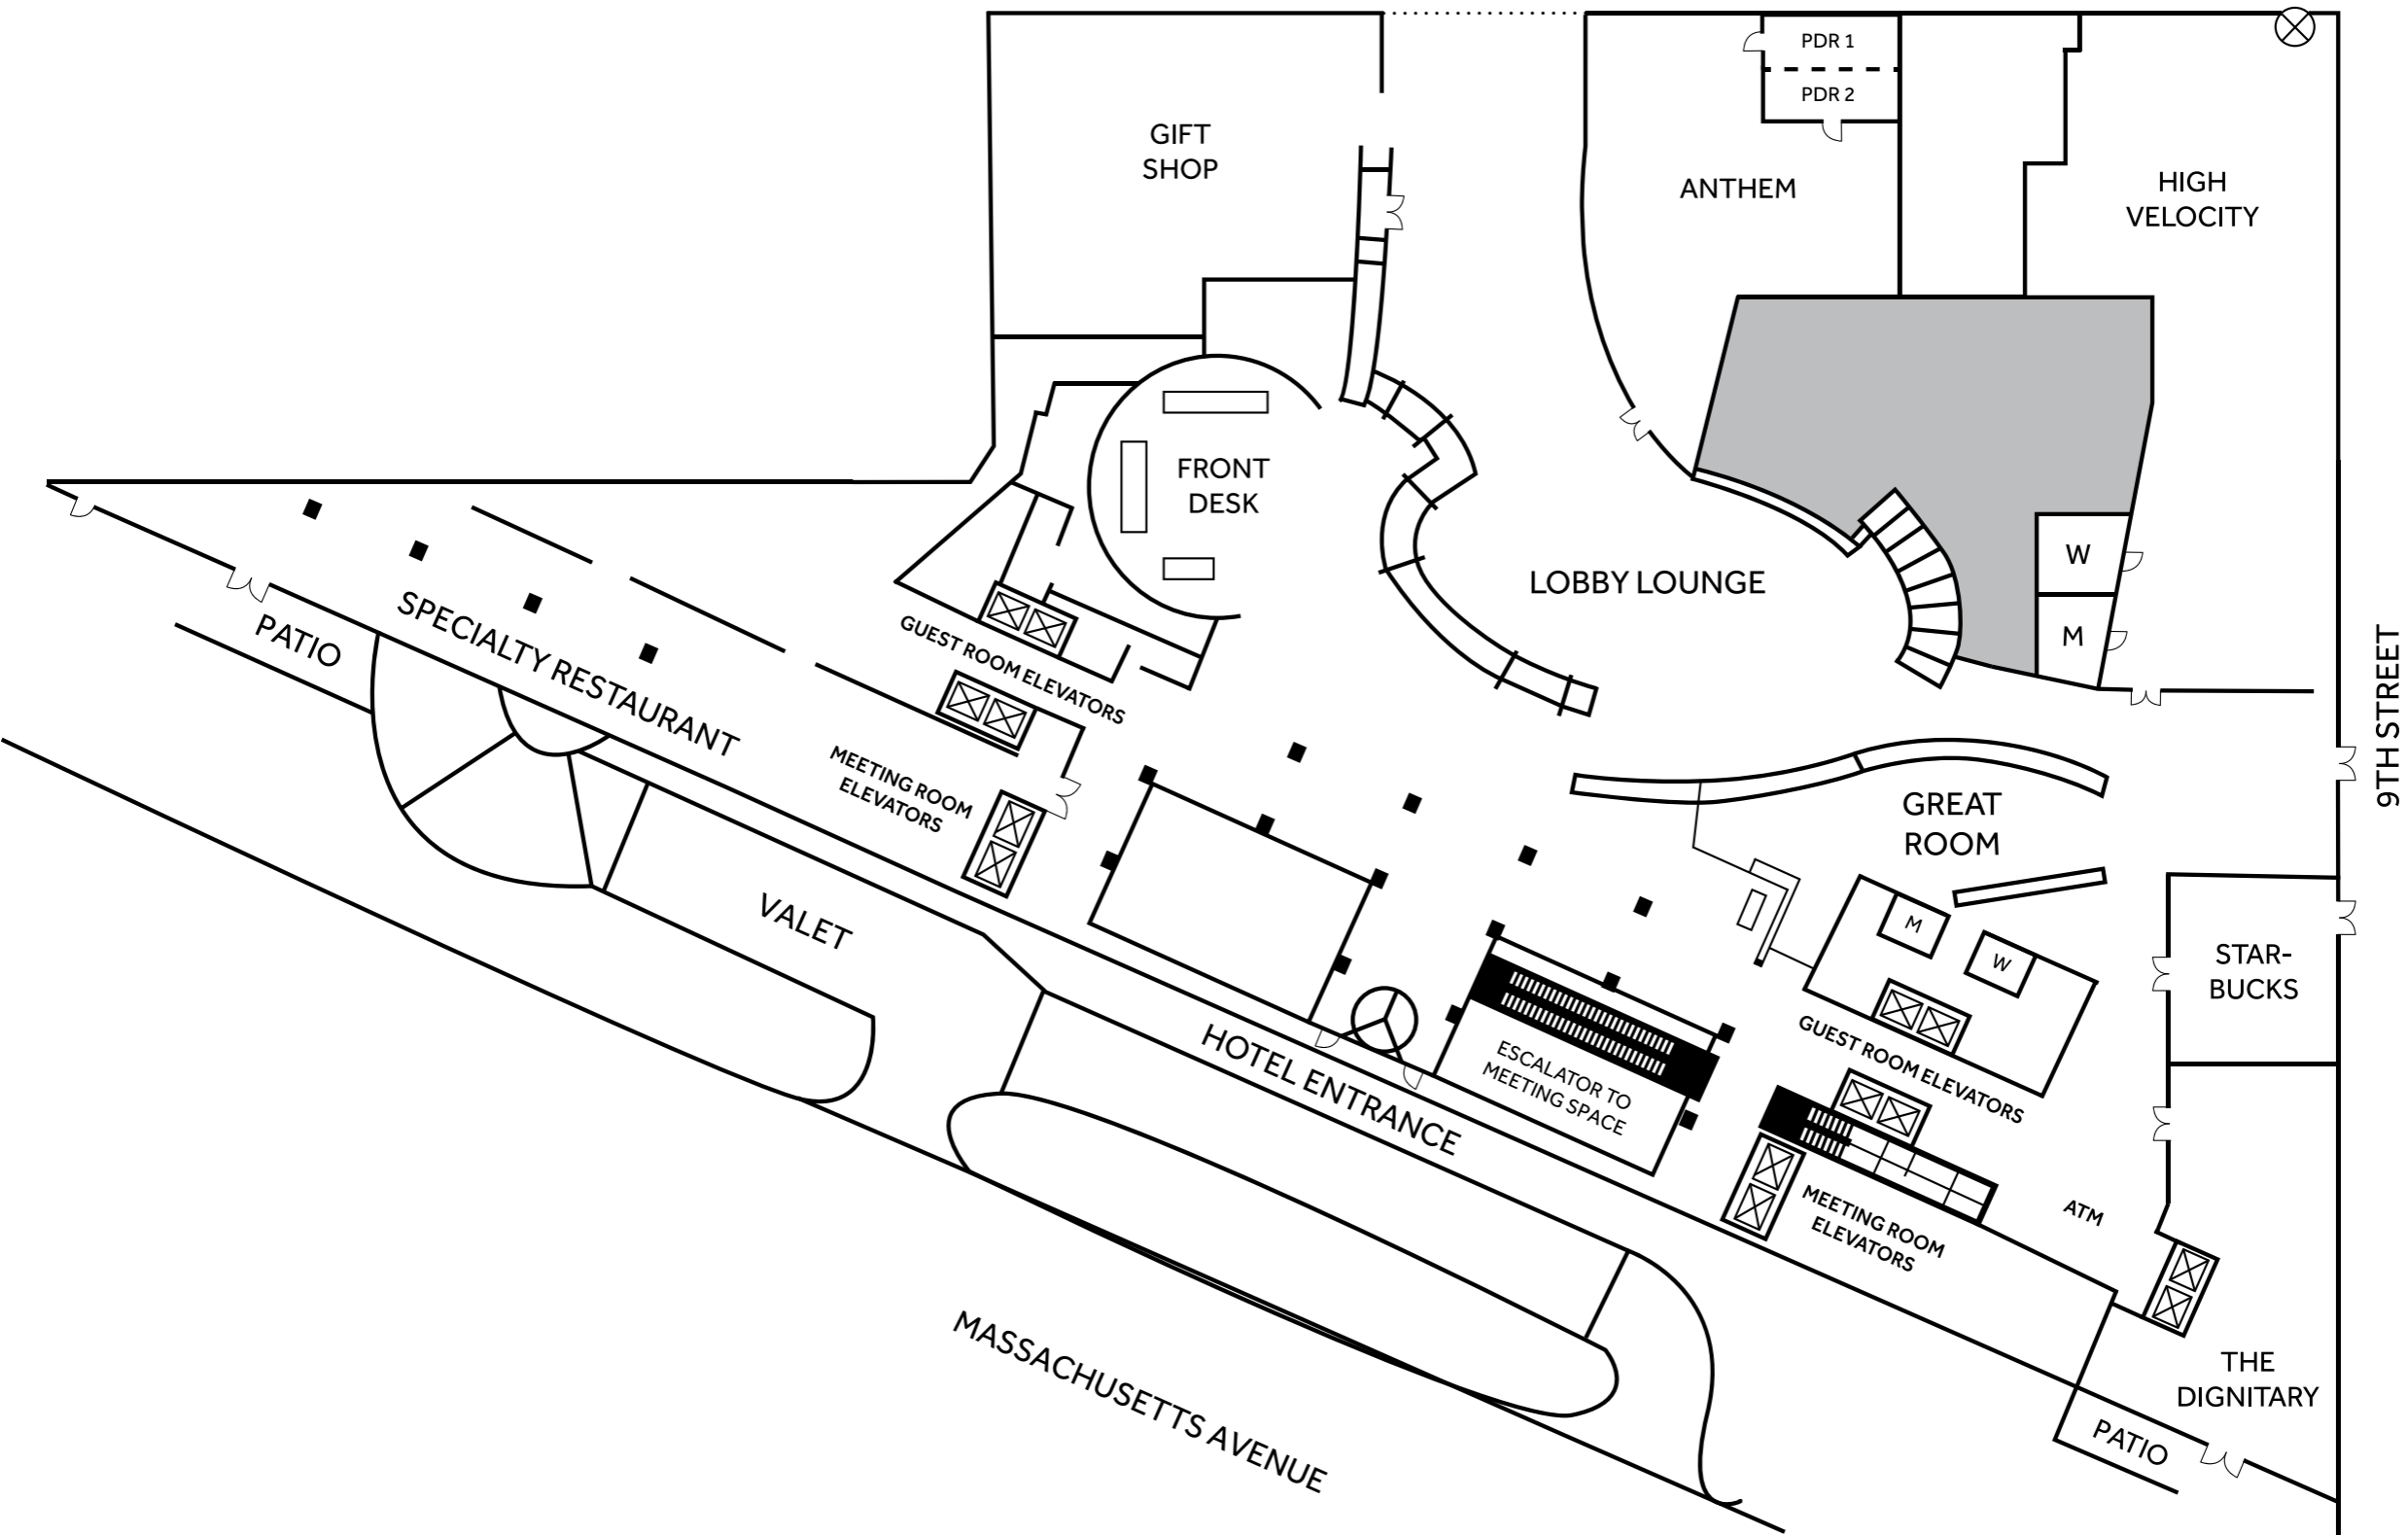

# LOBBY LEVEL

L STREET ENTRANCE/GROUP BUS PICK UP/DROP OFF

2ND FLOOR  
(ONE LEVEL ABOVE LOBBY)

# MEETING LEVEL 1 (M1) (ONE LEVEL BELOW LOBBY)

■ Pre-Conference Education | MON-TUE  
George Washington University

□ Impact Sessions | TUE  
Catholic University/University of DC

■ Concurrent Sessions | WED-FRI  
University of DC/Catholic University,  
Howard, Georgetown, George  
Washington

# MEETING LEVEL 2 (M2) (TWO LEVELS BELOW LOBBY)

## ACCESS TO CONVENTION CENTER

 First Forum Gathering | TUE  
Impact Sessions | TUE  
Marquis Salon 12-13

 Exhibit Hall | WED-THU  
Closing Keynote | FRI  
Marquis Ballroom 5-10

 Concurrent Sessions | WED-FRI  
Salon 1-4, Salon 12-13,  
Salon 14, Salon 15