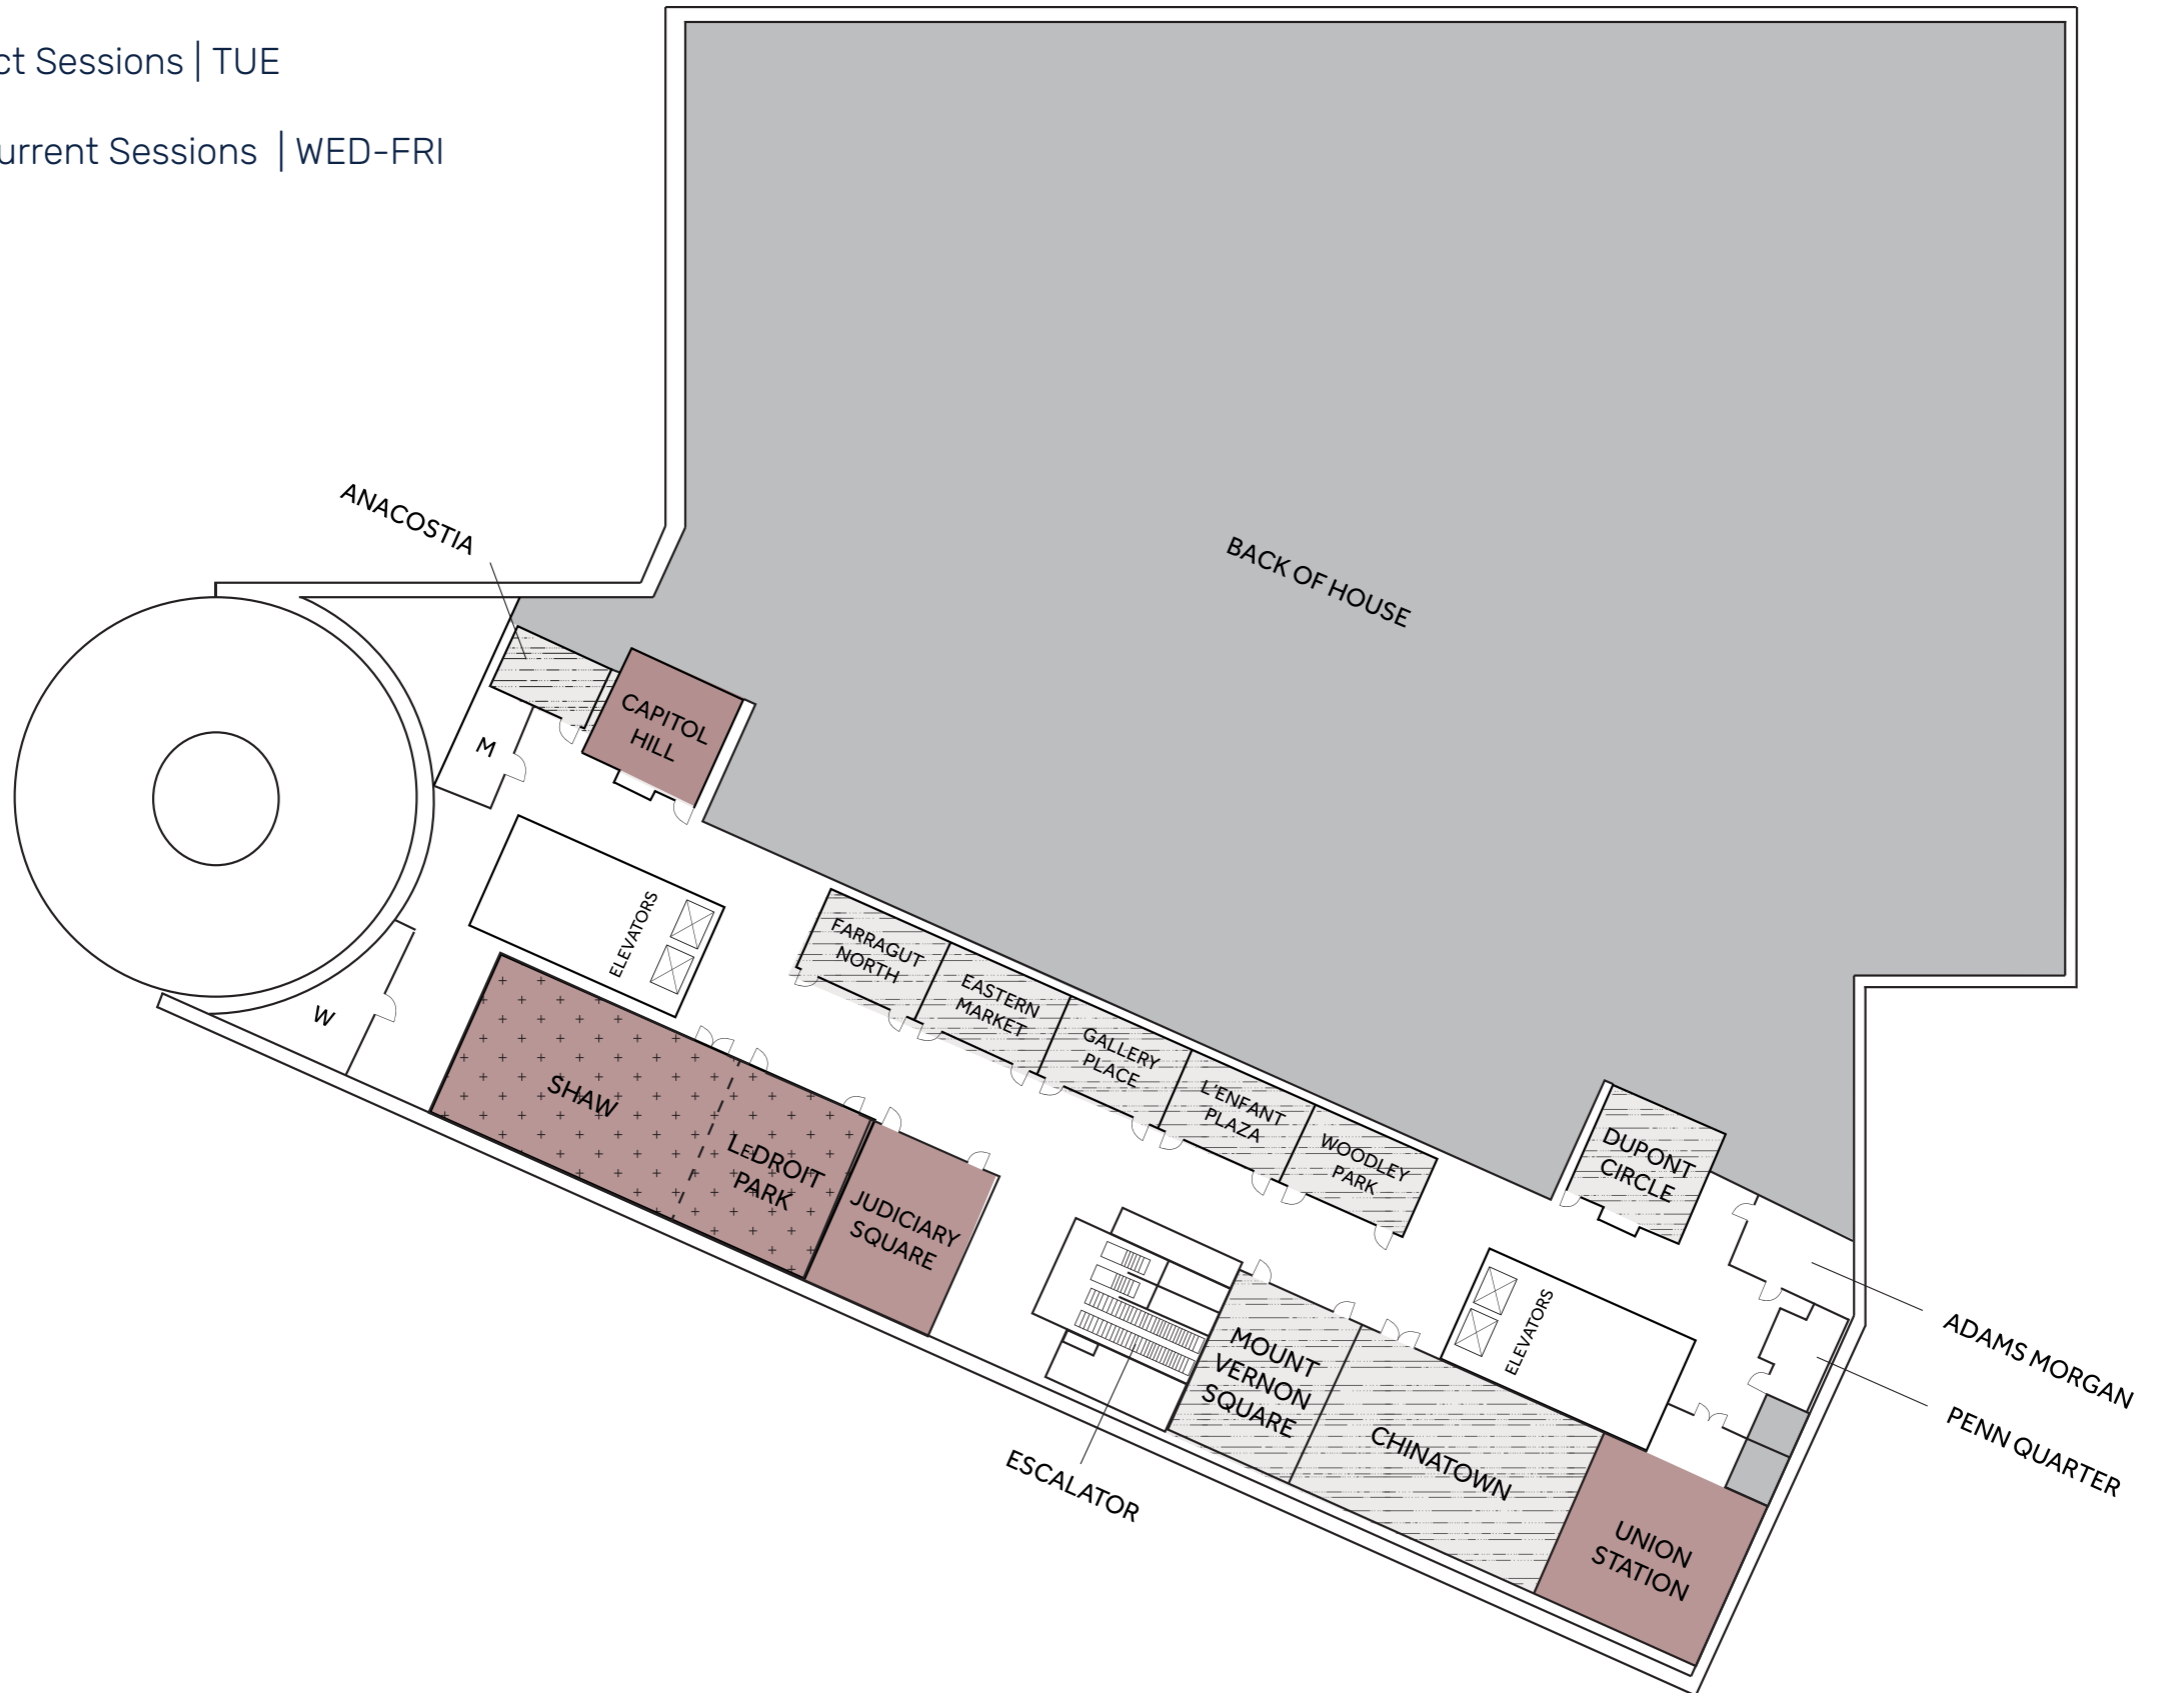

# MEETING LEVEL 2 (M2) (TWO LEVELS BELOW LOBBY)

## ACCESS TO CONVENTION CENTER

 First Forum Gathering | TUE  
Impact Sessions | TUE  
Marquis Salon 12-13

 Exhibit Hall | WED-THU  
Closing Keynote | FRI  
Marquis Ballroom 5-10

 Concurrent Sessions | WED-FRI  
Salon 1-4, Salon 12-13,  
Salon 14, Salon 15

# MEETING LEVEL 3 (M3) (THREE LEVELS BELOW LOBBY)

Impact Sessions | TUE

Concurrent Sessions | WED-FRI

**MEETING LEVEL 4 (M4)**  
**(FOUR LEVELS BELOW LOBBY)**

 Pre-Conference | MON- TUE  
 Treasury, Mint

 Impact Sessions | TUE  
 Capitol/Congress