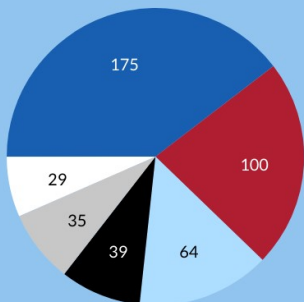

HSI Quick Facts

Total HSIs
569

Total Emerging HSIs
362

2010 - 2019 HSI Growth

Average Percent of Hispanic FTE Students at HSIs

4.83 mi
Total HSI Students

HSIs enroll...
33%
of U.S. Pell recipients

HSIs enroll two-thirds of the
3.6 mi
U.S. Hispanic students