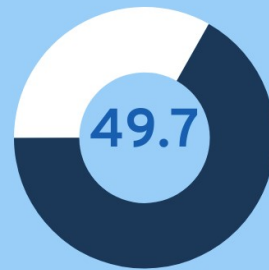

HSI Quick Facts

Total HSIs
569

Total Emerging HSIs
362

2010 - 2019 HSI Growth

Average Percent of Hispanic FTE Students at HSIs

4.83 mi
Total HSI Students

HSIs enroll...
33%
of U.S. Pell recipients

HSIs enroll two-thirds of the
3.6 mi
U.S. Hispanic students