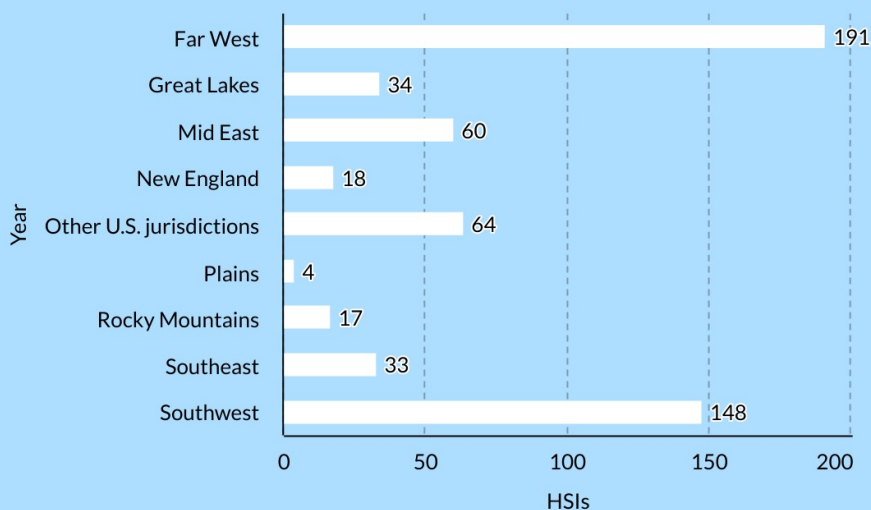

HSI Quick Facts

Total HSIs
569

Total Emerging HSIs
362

2010 - 2019 HSI Growth

Average Percent of Hispanic FTE Students at HSIs

4.83 mi
Total HSI Students

HSIs enroll...
33%
of U.S. Pell recipients

HSIs enroll two-thirds of the
3.6 mi
U.S. Hispanic students

78% of HSIs are located in ...

- California
- Texas
- Puerto Rico
- New York
- Florida
- Illinois

CA (39.59%) TX (22.62%) PR (14.48%)
NY (8.82%) FL (7.92%) IL (6.56%)

HSIs by Region

Far West (AK, CA, HI, NV, OR, WA)
Great Lakes (IL, IN, MI, OH, WI)
Mid East (DE, DC, MD, NJ, NY, PA)
New England (CT, ME, MA, NH, RI, VT)
Other U.S. Jurisdictions (AS, FM, GU, MH, MP, PR, PW, VI)

Plains (IA, KS, MN, MO, NE, ND, SD)
Rocky Mountains (CO, ID, MT, UT, WY)
Southeast (AL, AR, FL, GA, KY, LA, MS, NC, SC, TN, VA, WV)
Southwest (AZ, NM, OK, TX)

Percent of Total U.S. College Students at HSIs: Race-Ethnicity