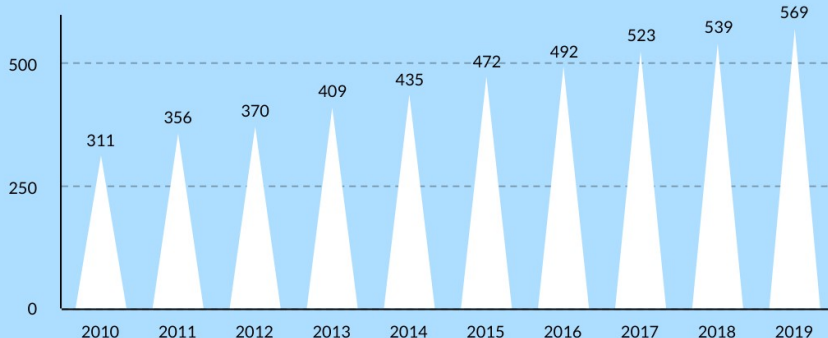

HSI Quick Facts

Total HSIs
569

Total Emerging HSIs
362

2010 - 2019 HSI Growth

Average Percent of Hispanic FTE Students at HSIs

4.83 mi
Total HSI Students

HSIs enroll...
33%
of U.S. Pell recipients

HSIs enroll two-thirds of the
3.6 mi
U.S. Hispanic students