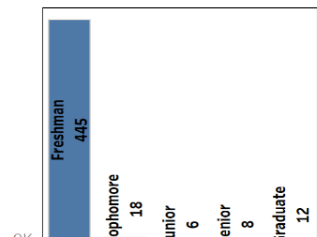

477

Graduate Enrollment

12

Online Enrollment

Gender

Age

Ethnicity

Academic Level

Residency

Academic Load

Distinct Graduates

Degree Awarded

--	--