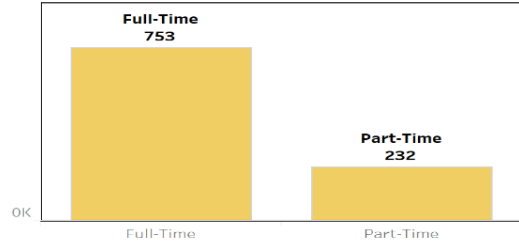

Online Enrollment

27

Gender

Age

Ethnicity

Academic Level

Residency

Academic Load