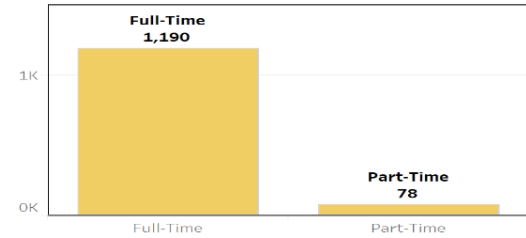

Academic Load