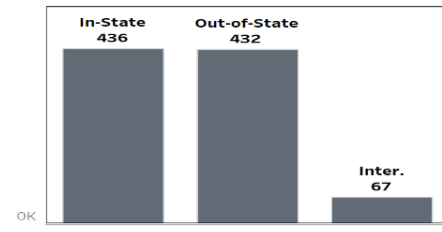

0

Gender

Age

Ethnicity

Academic Level

Residency

Academic Load

Distinct Graduates

Degree Awarded

Doctoral	7
Masters	29
Bachelor	113

Total Enrollment

985

Undergraduate Enrollment

921

Graduate Enrollment

64