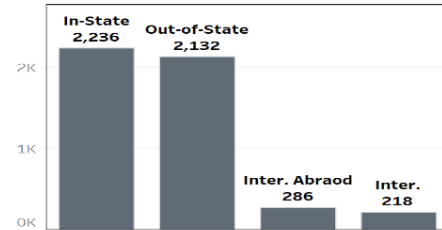

Total Enrollment

4,872

Undergraduate Enrollment

4,494

Graduate Enrollment

378

Online Enrollment

92

Gender

Age

Ethnicity

Academic Level

Residency

Academic Load

Distinct Graduates

Degree Awarded

Doctoral	21
Masters	101
Bachelor	714

Total Enrollment

935

Undergraduate Enrollment

841

Graduate Enrollment

94

Online Enrollment