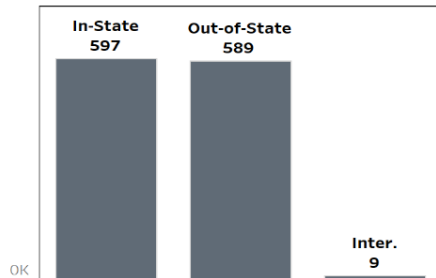

125

Online Enrollment

60

Gender

Age

Ethnicity

Academic Level

Residency

Academic Load

Distinct Graduates

Degree Awarded

Masters	34
Bachelor	168

Total Enrollment

1,268

Undergraduate Enrollment

1,185