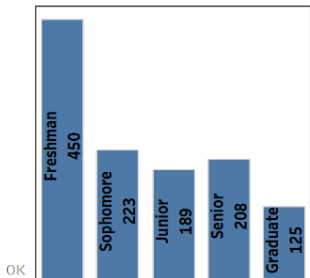

125

Online Enrollment

60

Gender

Age

Ethnicity

Academic Level

Residency