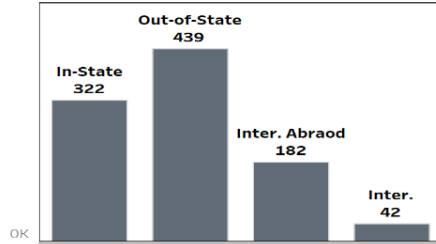

Degree Awarded

Doctoral	7
Masters	29
Bachelor	113

Total Enrollment

985

Undergraduate Enrollment

921

Graduate Enrollment

64

Online Enrollment

27

Gender

Age

Ethnicity

Academic Level

Residency

Academic Load

Distinct Graduates

Degree Awarded

Masters	30
Bachelor	215

Total Enrollment

1,195

Undergraduate Enrollment

1,070

Graduate Enrollment