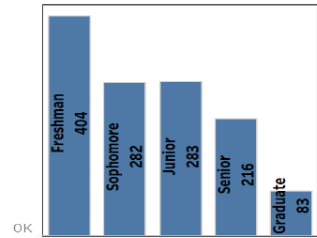

Graduate Enrollment

83

Online Enrollment

5

Gender

Age

Ethnicity

Academic Level