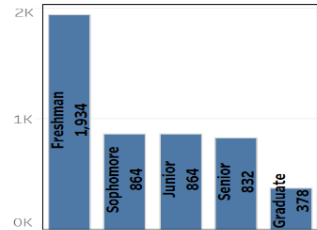

Gender

Age

Ethnicity

Academic Level

Residency

Academic Load

Distinct Graduates

Degree Awarded

Doctoral	21
Masters	101
Bachelor	714

Total Enrollment

935

Undergraduate Enrollment

841

Graduate Enrollment

94

Online Enrollment