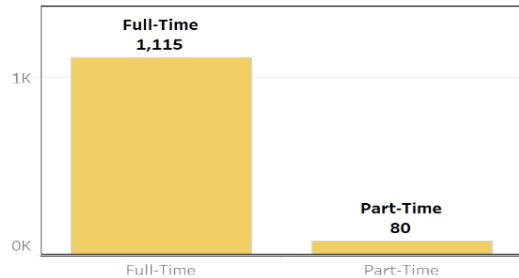

Academic Load