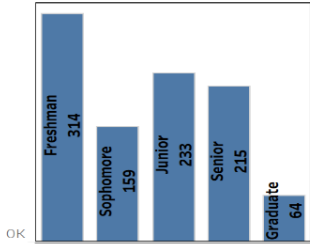

Online Enrollment

27

Gender

Age

Ethnicity

Academic Level

Residency

Academic Load